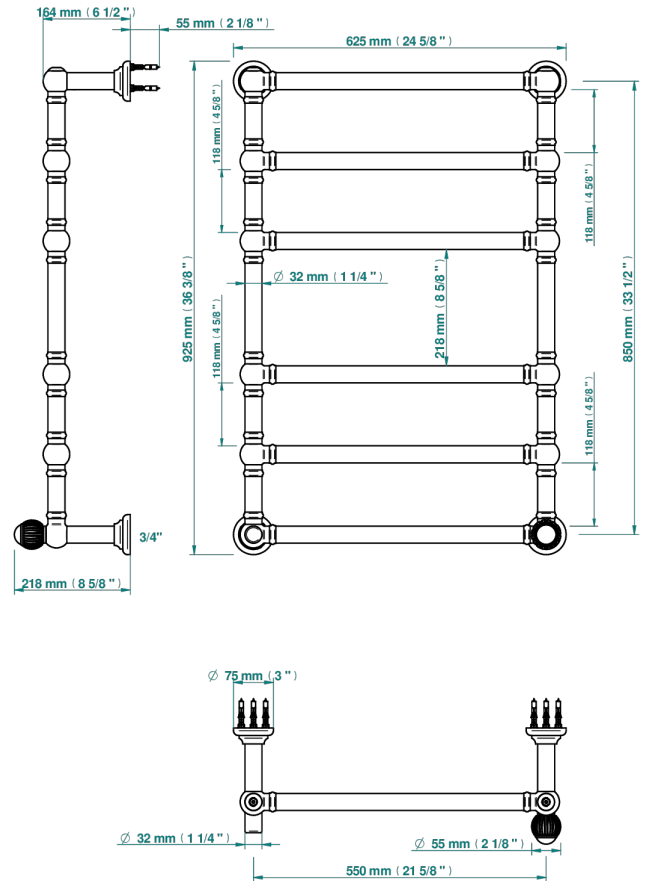

# VOGUE BLACK ONYX

A8P-TWT6H1

Traditional towel warmer, 6 rails, 625 mm x 925 mm, hydronic with 1 stylised handle

THG<sup>®</sup>  
PARIS

73135

04/03/2020

## CHARACTERISTIC

- Vogue black onyx
- Traditional towel warmer, 6 rails, 625 mm x 925 mm, hydronic with 1 stylised handle

## TECHNICAL SPECS

- Pression : 0,5 bars < P < 3 bars (recommandée)
- Pressure : 7.25 psi < P < 43.5 psi (advised)
- Température eau maximale conseillée : 60°C
- Maximum water temperature advised: 140°F
- Hauteur minimale au sol (maximum height from the ground) : 60 cm (24")
- Puissance / Power : 128W à Delta T 30