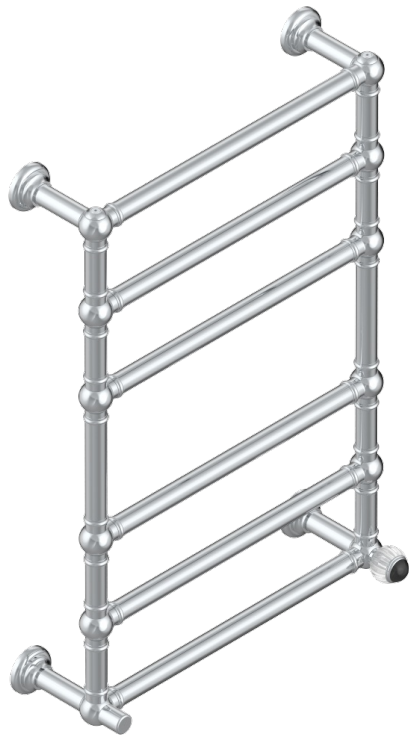

# VOGUE BLACK ONYX

A8P-TWT6H1

Traditional towel warmer, 6 rails, 625 mm x 925 mm, hydronic with 1 stylised handle

THG<sup>®</sup>  
PARIS

73135

04/03/2020

## CHARACTERISTIC

- Vogue black onyx
- Traditional towel warmer, 6 rails, 625 mm x 925 mm, hydronic with 1 stylised handle

## TECHNICAL SPECS

- Pression : 0,5 bars < P < 3 bars (recommandée)
- Pressure : 7.25 psi < P < 43.5 psi (advised)
- Température eau maximale conseillée : 60°C
- Maximum water temperature advised: 140°F
- Hauteur minimale au sol (maximum height from the ground) : 60 cm (24")
- Puissance / Power : 128W à Delta T 30