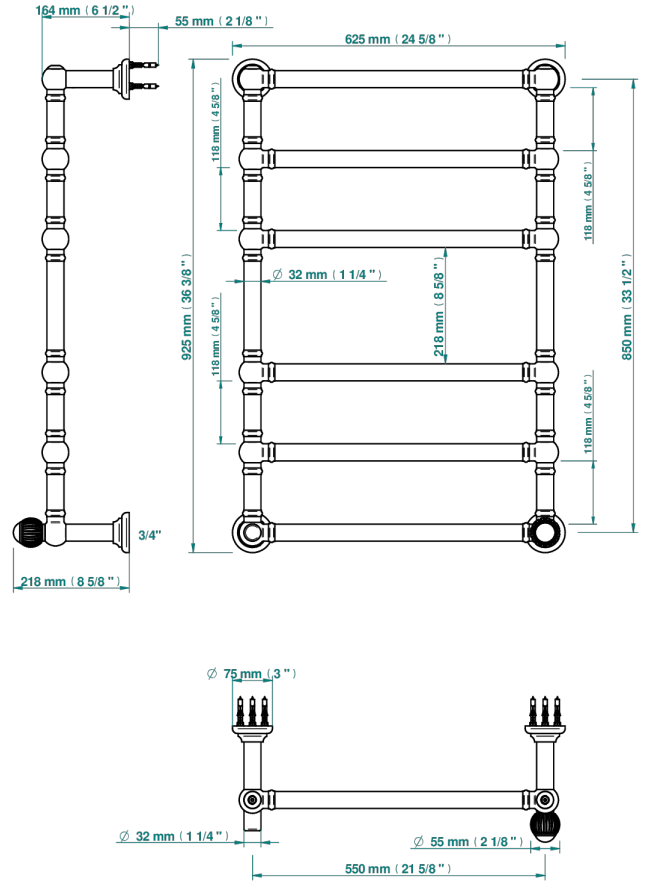

# VOGUE BLACK ONYX

A8P-TWT6H1

Traditional towel warmer, 6 rails, 625 mm x 925 mm, hydronic with 1 stylised handle

73135

04/03/2020

## CHARACTERISTIC

- Vogue black onyx
- Traditional towel warmer, 6 rails, 625 mm x 925 mm, hydronic with 1 stylised handle

## TECHNICAL SPECS

- Pression : 0,5 bars < P < 3 bars (recommandée)
- Pressure : 7.25 psi < P < 43.5 psi (advised)
- Température eau maximale conseillée : 60°C
- Maximum water temperature advised: 140°F
- Hauteur minimale au sol (maximum height from the ground) : 60 cm (24")
- Puissance / Power : 128W à Delta T 30