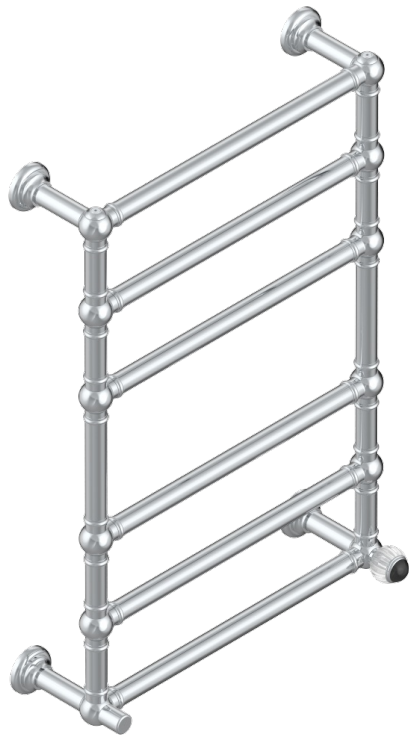

# VOGUE BLACK ONYX

A8P-TWT6H1

Traditional towel warmer, 6 rails, 625 mm x 925 mm, hydronic with 1 stylised handle

73135

04/03/2020

## CHARACTERISTIC

- Vogue black onyx
- Traditional towel warmer, 6 rails, 625 mm x 925 mm, hydronic with 1 stylised handle

## TECHNICAL SPECS

- Pression : 0,5 bars < P < 3 bars (recommandée)
- Pressure : 7.25 psi < P < 43.5 psi (advised)
- Température eau maximale conseillée : 60°C
- Maximum water temperature advised: 140°F
- Hauteur minimale au sol (maximum height from the ground) : 60 cm (24")
- Puissance / Power : 128W à Delta T 30