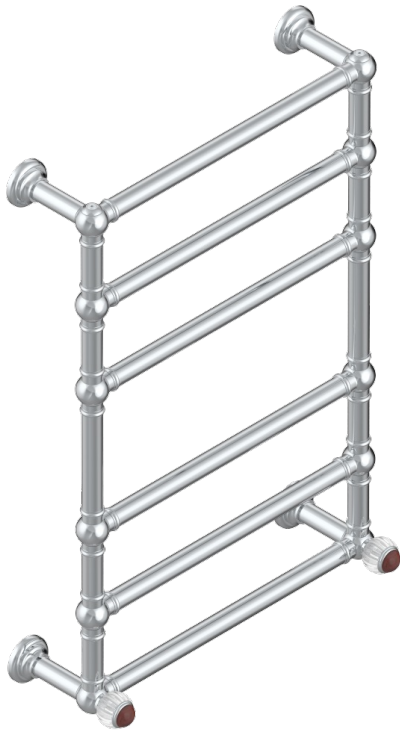

# VOGUE RED JASPER

A8N-TWT6H2

Traditional towel warmer, 6 rails, 625 mm x 925 mm, hydronic with 2 stylised handles

THG<sup>®</sup>  
PARIS

73126

05/03/2020

## CHARACTERISTIC

- Vogue red Jasper
- Traditional towel warmer, 6 rails, 625 mm x 925 mm, hydronic with 2 stylised handles

## TECHNICAL SPECS

- Pression : 0,5 bars < P < 3 bars (recommandée)
- Pressure : 7.25 psi < P < 43.5 psi (advised)
- Température eau maximale conseillée : 60°C
- Maximum water temperature advised: 140°F
- Hauteur minimale au sol (maximum height from the ground) : 60 cm (24")
- Puissance / Power : 128W à Delta T 30