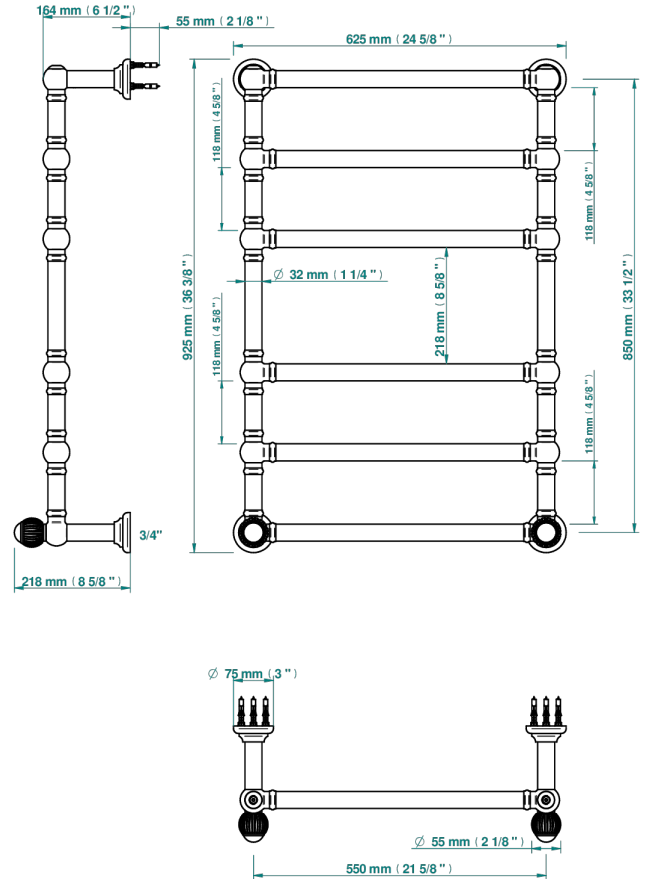

# VOGUE RED JASPER

A8N-TWT6H2

Traditional towel warmer, 6 rails, 625 mm x 925 mm, hydronic with 2 stylised handles

THG<sup>®</sup>  
PARIS

73126

05/03/2020

## CHARACTERISTIC

- Vogue red Jasper
- Traditional towel warmer, 6 rails, 625 mm x 925 mm, hydronic with 2 stylised handles

## TECHNICAL SPECS

- Pression : 0,5 bars < P < 3 bars (recommandée)
- Pressure : 7.25 psi < P < 43.5 psi (advised)
- Température eau maximale conseillée : 60°C
- Maximum water temperature advised: 140°F
- Hauteur minimale au sol (maximum height from the ground) : 60 cm (24")
- Puissance / Power : 128W à Delta T 30