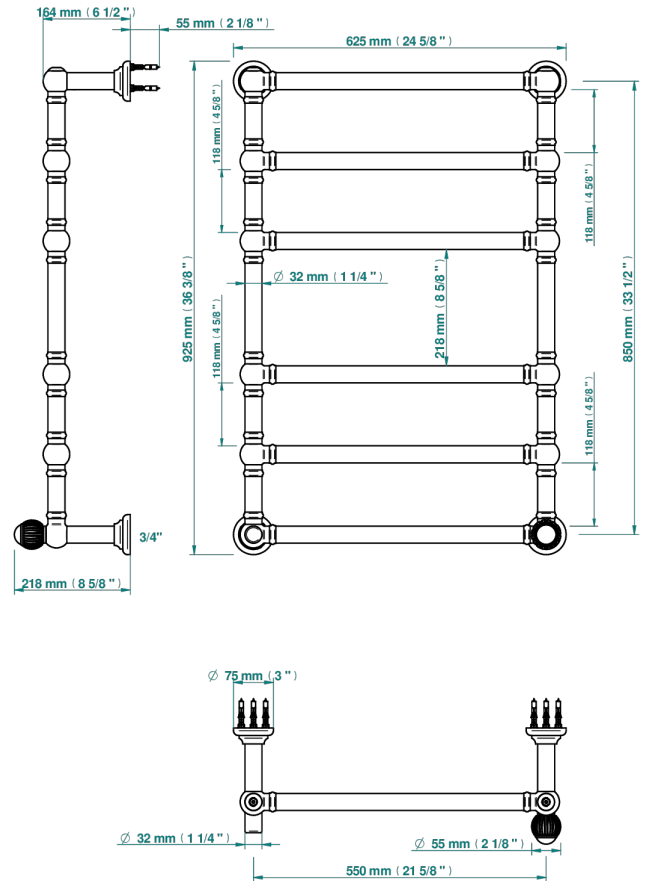

VOGUE RED JASPER

A8N-TWT6H1

Traditional towel warmer, 6 rails, 625 mm x 925 mm, hydronic with 1 stylised handle

THG[®]
PARIS

73125

04/03/2020

CHARACTERISTIC

- Vogue red Jasper
- Traditional towel warmer, 6 rails, 625 mm x 925 mm, hydronic with 1 stylised handle

TECHNICAL SPECS

- Pression : 0,5 bars < P < 3 bars (recommandée)
- Pressure : 7.25 psi < P < 43.5 psi (advised)
- Température eau maximale conseillée : 60°C
- Maximum water temperature advised: 140°F
- Hauteur minimale au sol (maximum height from the ground) : 60 cm (24")
- Puissance / Power : 128W à Delta T 30