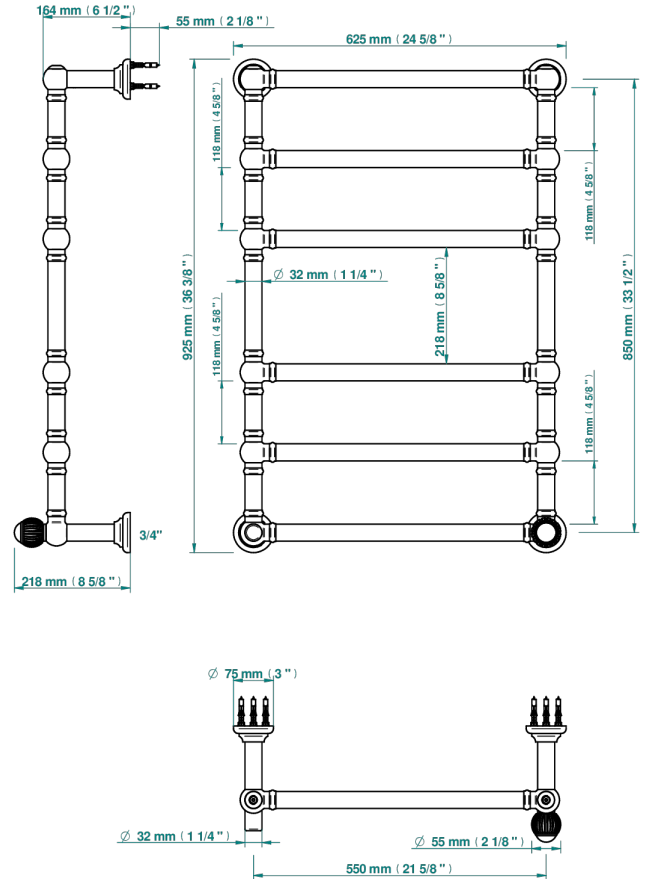

VOGUE RED JASPER

A8N-TWT6H1

Traditional towel warmer, 6 rails, 625 mm x 925 mm, hydronic with 1 stylised handle

THG[®]
PARIS

73125

04/03/2020

CHARACTERISTIC

- Vogue red Jasper
- Traditional towel warmer, 6 rails, 625 mm x 925 mm, hydronic with 1 stylised handle

TECHNICAL SPECS

- Pression : 0,5 bars < P < 3 bars (recommandée)
- Pressure : 7.25 psi < P < 43.5 psi (advised)
- Température eau maximale conseillée : 60°C
- Maximum water temperature advised: 140°F
- Hauteur minimale au sol (maximum height from the ground) : 60 cm (24")
- Puissance / Power : 128W à Delta T 30