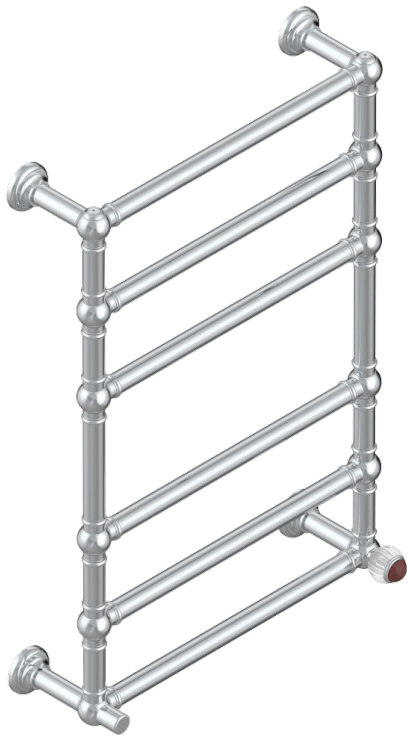

VOGUE RED JASPER

A8N-TWT6H1

Traditional towel warmer, 6 rails, 625 mm x 925 mm, hydronic with 1 stylised handle

THG[®]
PARIS

73125

04/03/2020

CHARACTERISTIC

- Vogue red Jasper
- Traditional towel warmer, 6 rails, 625 mm x 925 mm, hydronic with 1 stylised handle

TECHNICAL SPECS

- Pression : 0,5 bars < P < 3 bars (recommandée)
- Pressure : 7.25 psi < P < 43.5 psi (advised)
- Température eau maximale conseillée : 60°C
- Maximum water temperature advised: 140°F
- Hauteur minimale au sol (maximum height from the ground) : 60 cm (24")
- Puissance / Power : 128W à Delta T 30

AVAILABLE FINITIONS

Blush PVD - H62
Brass color PVD - H49
Brown bronze color PVD - F33
Gold color PVD - H52
Graphite PVD - H64
Lacquered light bronze - D01

Matt Umber PVD - H67
Matt blush PVD - H60
Matt brass color PVD - H50
Matt brown bronze color PVD - F34
Matt chrome - C02
Matt gold - F07