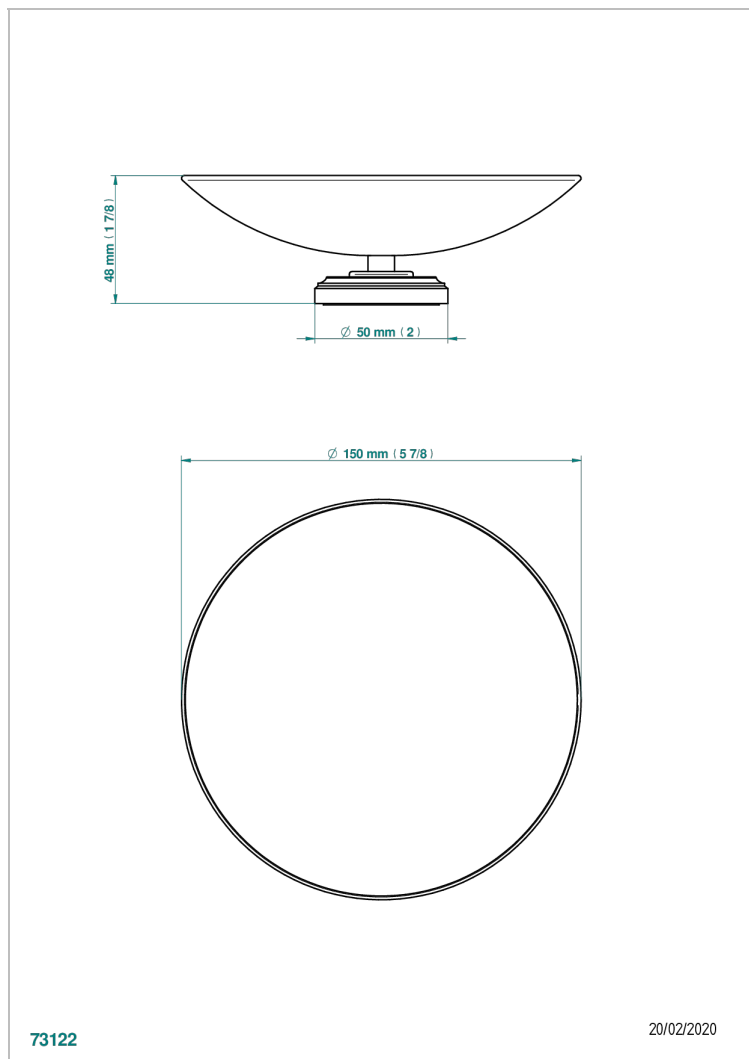

CORVAIR FIOR DI BOSCO WITH LEVER HANDLES

U8L-544GM

Soap dish, freestanding , 6" diameter

CHARACTERISTIC

- Corvair Fior di Bosco with lever handles
- Soap dish, freestanding , 6" diameter

AVAILABLE FINITIONS