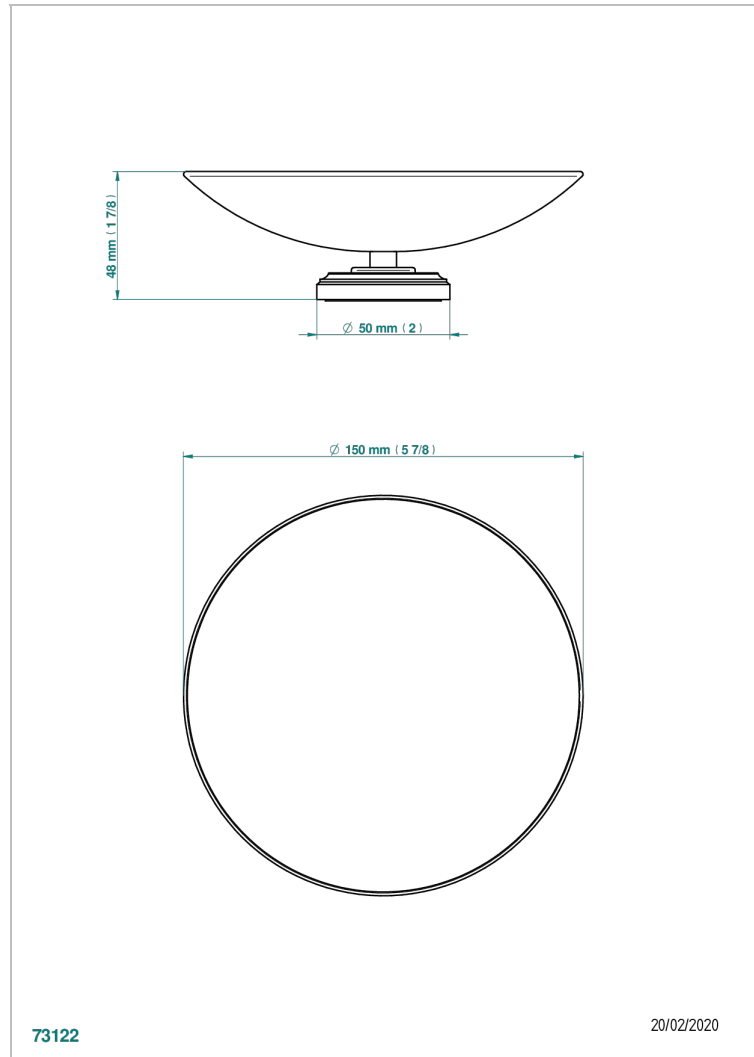

CORVAIR PORTORO WITH LEVER HANDLES

U8J-544GM

Soap dish, freestanding , 6" diameter

THG[®]
PARIS

CHARACTERISTIC

- Corvair Portoro with lever handles
- Soap dish, freestanding , 6" diameter

AVAILABLE FINITIONS