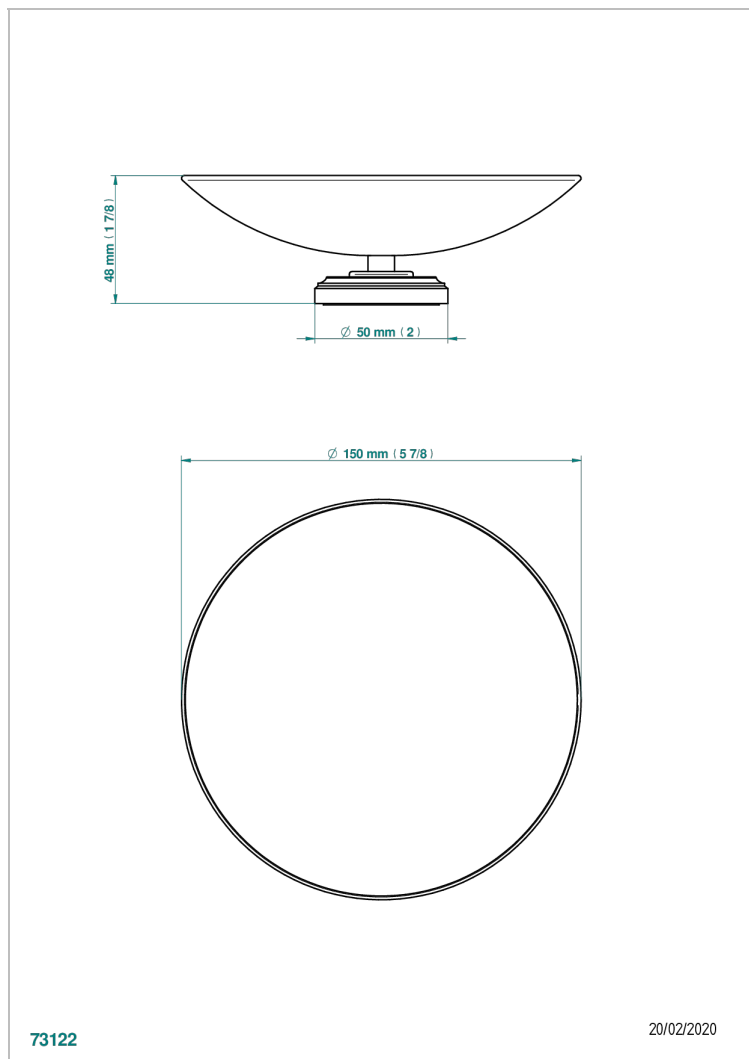

CORVAIR WITH LEVER HANDLES

U8E-544GM

Soap dish, freestanding , 6" diameter

THG[®]
PARIS

73122

20/02/2020

CHARACTERISTIC

- Corvair with lever handles
- Soap dish, freestanding , 6" diameter

Umber PVD - H66