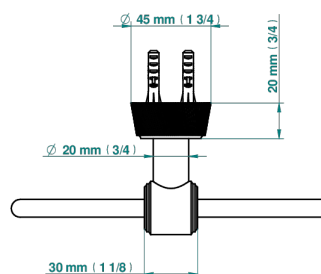

CORVAIR FIOR DI BOSCO WITH LEVER HANDLES

U8L-504N

Towel ring

73093

20/02/2020

CHARACTERISTIC

- Corvoir Fior di Bosco with lever handles
- Towel ring

AVAILABLE FINITIONS

Black ceram - D30
Blush PVD - H62
Brass color PVD - H49
Brown bronze color PVD - F33
Chrome polished - A02
Gold color PVD - H52

Gold mat - F07
Gold polished - F01
Graphite PVD - H64
Light coated bronze - D01
Matt Umber PVD - H67
Matt blush PVD - H60

Matt brass color PVD - H50
Matt brown bronze color PVD - F34
Matt chrome (American satin) - C02
Matt gold color PVD - H53
Matt graphite PVD - H65
Matt nickel (American satin) - C01

Matt nickel color PVD - H56
Nickel color PVD - H55
Nickel polished - B01
Soft gold - F30
Soft matt gold - F31
Umber PVD - H66