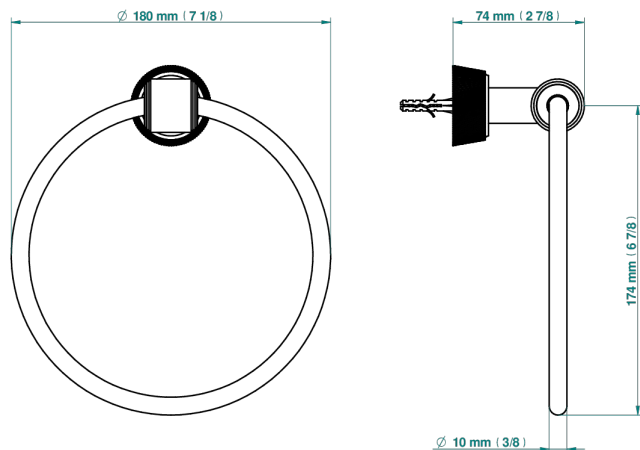

CORVAIR FIOR DI BOSCO WITH LEVER HANDLES

U8L-504N

Towel ring

73093

20/02/2020

CHARACTERISTIC

- Corvoir Fior di Bosco with lever handles
- Towel ring

AVAILABLE FINITIONS

Black ceram - D30
Blush PVD - H62
Brass color PVD - H49
Brown bronze color PVD - F33
Chrome polished - A02
Gold color PVD - H52

Gold mat - F07
Gold polished - F01
Graphite PVD - H64
Light coated bronze - D01
Matt Umber PVD - H67
Matt blush PVD - H60

Matt brass color PVD - H50
Matt brown bronze color PVD - F34
Matt chrome (American satin) - C02
Matt gold color PVD - H53
Matt graphite PVD - H65
Matt nickel (American satin) - C01

Matt nickel color PVD - H56
Nickel color PVD - H55
Nickel polished - B01
Soft gold - F30
Soft matt gold - F31
Umber PVD - H66