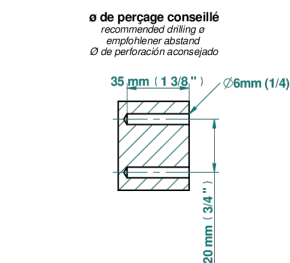

CORVAIR FIOR DI BOSCO WITH LEVER

U8L-504N

Single towel ring

73093

20/02/2020

CHARACTERISTIC

- Corvoir Fior di Bosco with lever
- Single towel ring

AVAILABLE FINITIONS

Black ceram - D30
Blush PVD - H62
Brass color PVD - H49
Brown bronze color PVD - F33
Gold color PVD - H52
Graphite PVD - H64

Lacquered light bronze - D01
Matt Umber PVD - H67
Matt blush PVD - H60
Matt brass color PVD - H50
Matt brown bronze color PVD - F34
Matt chrome - C02

Matt gold - F07
Matt gold color PVD - H53
Matt graphite PVD - H65
Matt nickel (color finish) - C01
Matt nickel color PVD - H56
Nickel color PVD - H55

Polished chrome (color finish) - A02
Polished gold (color finish) - F01
Polished nickel - B01
Soft gold - F30
Soft matt gold - F31
Umber PVD - H66