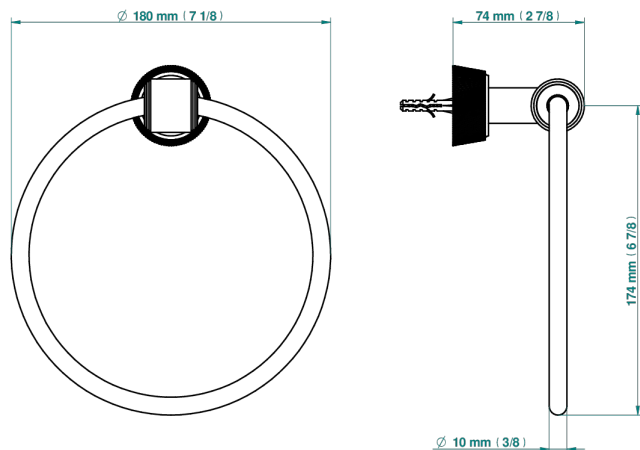

CORVAIR FIOR DI BOSCO WITH LEVER

U8L-504N

Single towel ring

73093

20/02/2020

CHARACTERISTIC

- Corvoir Fior di Bosco with lever
- Single towel ring

AVAILABLE FINITIONS

Black ceram - D30
Blush PVD - H62
Brass color PVD - H49
Brown bronze color PVD - F33
Gold color PVD - H52
Graphite PVD - H64

Lacquered light bronze - D01
Matt Umber PVD - H67
Matt blush PVD - H60
Matt brass color PVD - H50
Matt brown bronze color PVD - F34
Matt chrome - C02

Matt gold - F07
Matt gold color PVD - H53
Matt graphite PVD - H65
Matt nickel (color finish) - C01
Matt nickel color PVD - H56
Nickel color PVD - H55

Polished chrome (color finish) - A02
Polished gold (color finish) - F01
Polished nickel - B01
Soft gold - F30
Soft matt gold - F31
Umber PVD - H66