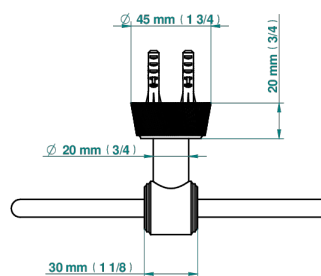

CORVAIR FIOR DI BOSCO WITH LEVER

U8L-504N

Single towel ring

73093

20/02/2020

CHARACTERISTIC

- Corvoir Fior di Bosco with lever
- Single towel ring

AVAILABLE FINITIONS

Black ceram - D30
Blush PVD - H62
Brass color PVD - H49
Brown bronze color PVD - F33
Gold color PVD - H52
Graphite PVD - H64

Lacquered light bronze - D01
Matt Umber PVD - H67
Matt blush PVD - H60
Matt brass color PVD - H50
Matt brown bronze color PVD - F34
Matt chrome - C02

Matt gold - F07
Matt gold color PVD - H53
Matt graphite PVD - H65
Matt nickel (color finish) - C01
Matt nickel color PVD - H56
Nickel color PVD - H55

Polished chrome (color finish) - A02
Polished gold (color finish) - F01
Polished nickel - B01
Soft gold - F30
Soft matt gold - F31
Umber PVD - H66