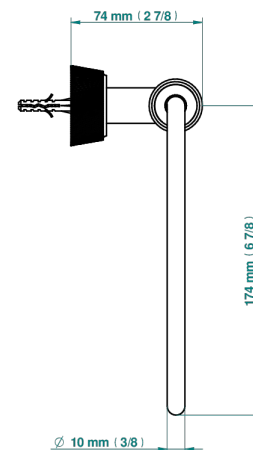

CORVAIR FIOR DI BOSCO WITH LEVER

U8L-504N

Single towel ring

73093

20/02/2020

CHARACTERISTIC

- Corvoir Fior di Bosco with lever
- Single towel ring

AVAILABLE FINITIONS

Black ceram - D30
Blush PVD - H62
Brass color PVD - H49
Brown bronze color PVD - F33
Gold color PVD - H52
Graphite PVD - H64

Lacquered light bronze - D01
Matt Umber PVD - H67
Matt blush PVD - H60
Matt brass color PVD - H50
Matt brown bronze color PVD - F34
Matt chrome - C02

Matt gold - F07
Matt gold color PVD - H53
Matt graphite PVD - H65
Matt nickel (color finish) - C01
Matt nickel color PVD - H56
Nickel color PVD - H55

Polished chrome (color finish) - A02
Polished gold (color finish) - F01
Polished nickel - B01
Soft gold - F30
Soft matt gold - F31
Umber PVD - H66