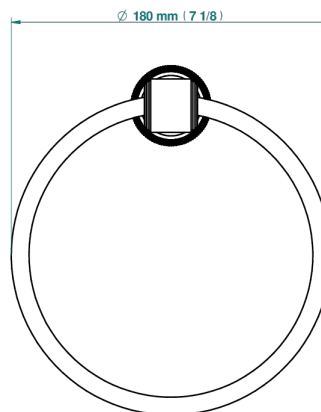

CORVAIR FIOR DI BOSCO WITH LEVER

U8L-504N

Single towel ring

73093

20/02/2020

CHARACTERISTIC

- Corvoir Fior di Bosco with lever
- Single towel ring

AVAILABLE FINITIONS

Black ceram - D30
Blush PVD - H62
Brass color PVD - H49
Brown bronze color PVD - F33
Gold color PVD - H52
Graphite PVD - H64

Lacquered light bronze - D01
Matt Umber PVD - H67
Matt blush PVD - H60
Matt brass color PVD - H50
Matt brown bronze color PVD - F34
Matt chrome - C02

Matt gold - F07
Matt gold color PVD - H53
Matt graphite PVD - H65
Matt nickel (color finish) - C01
Matt nickel color PVD - H56
Nickel color PVD - H55

Polished chrome (color finish) - A02
Polished gold (color finish) - F01
Polished nickel - B01
Soft gold - F30
Soft matt gold - F31
Umber PVD - H66