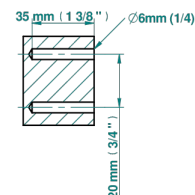

CORVAIR FIOR DI BOSCO WITH LEVER

U8L-504N

Single towel ring

73093

20/02/2020

CHARACTERISTIC

- Corvoir Fior di Bosco with lever
- Single towel ring

AVAILABLE FINITIONS

Black ceram - D30
Blush PVD - H62
Brass color PVD - H49
Brown bronze color PVD - F33
Gold color PVD - H52
Graphite PVD - H64

Lacquered light bronze - D01
Matt Umber PVD - H67
Matt blush PVD - H60
Matt brass color PVD - H50
Matt brown bronze color PVD - F34
Matt chrome - C02

Matt gold - F07
Matt gold color PVD - H53
Matt graphite PVD - H65
Matt nickel (color finish) - C01
Matt nickel color PVD - H56
Nickel color PVD - H55

Polished chrome (color finish) - A02
Polished gold (color finish) - F01
Polished nickel - B01
Soft gold - F30
Soft matt gold - F31
Umber PVD - H66