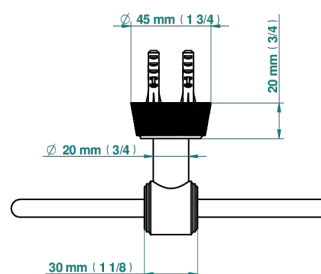

CORVAIR FIOR DI BOSCO WITH LEVER

U8L-504N

Single towel ring

73093

20/02/2020

CHARACTERISTIC

- Corvoir Fior di Bosco with lever
- Single towel ring

AVAILABLE FINITIONS

Black ceram - D30
Blush PVD - H62
Brass color PVD - H49
Brown bronze color PVD - F33
Gold color PVD - H52
Graphite PVD - H64

Lacquered light bronze - D01
Matt Umber PVD - H67
Matt blush PVD - H60
Matt brass color PVD - H50
Matt brown bronze color PVD - F34
Matt chrome - C02

Matt gold - F07
Matt gold color PVD - H53
Matt graphite PVD - H65
Matt nickel (color finish) - C01
Matt nickel color PVD - H56
Nickel color PVD - H55

Polished chrome (color finish) - A02
Polished gold (color finish) - F01
Polished nickel - B01
Soft gold - F30
Soft matt gold - F31
Umber PVD - H66