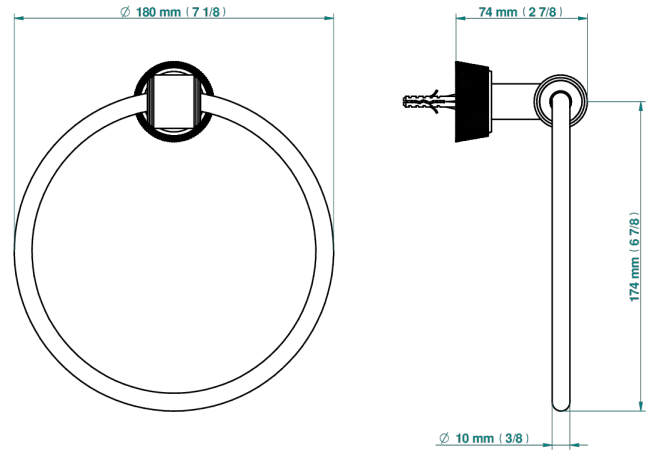

CORVAIR PORTORO WITH LEVER

U8J-504N

Single towel ring

THG®
PARIS

73093

20/02/2020

CHARACTERISTIC

- Corvaair Portoro with lever
- Single towel ring

AVAILABLE FINITIONS

Black ceram - D30
Blush PVD - H62
Brass color PVD - H49
Brown bronze color PVD - F33
Gold color PVD - H52
Graphite PVD - H64

Lacquered light bronze - D01
Matt Umber PVD - H67
Matt blush PVD - H60
Matt brass color PVD - H50
Matt brown bronze color PVD - F34
Matt chrome - C02

Matt gold - F07
Matt gold color PVD - H53
Matt graphite PVD - H65
Matt nickel (color finish) - C01
Matt nickel color PVD - H56
Nickel color PVD - H55

Polished chrome (color finish) - A02
Polished gold (color finish) - F01
Polished nickel - B01
Soft gold - F30
Soft matt gold - F31
Umber PVD - H66