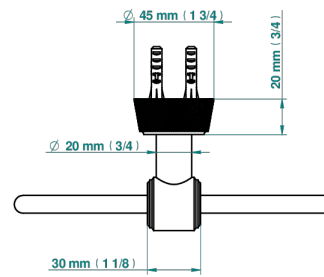

CORVAIR PORTORO WITH LEVER

U8J-504N

Single towel ring

THG®
PARIS

73093

20/02/2020

CHARACTERISTIC

- Corvaair Portoro with lever
- Single towel ring

AVAILABLE FINITIONS

Black ceram - D30
Blush PVD - H62
Brass color PVD - H49
Brown bronze color PVD - F33
Gold color PVD - H52
Graphite PVD - H64

Lacquered light bronze - D01
Matt Umber PVD - H67
Matt blush PVD - H60
Matt brass color PVD - H50
Matt brown bronze color PVD - F34
Matt chrome - C02

Matt gold - F07
Matt gold color PVD - H53
Matt graphite PVD - H65
Matt nickel (color finish) - C01
Matt nickel color PVD - H56
Nickel color PVD - H55

Polished chrome (color finish) - A02
Polished gold (color finish) - F01
Polished nickel - B01
Soft gold - F30
Soft matt gold - F31
Umber PVD - H66