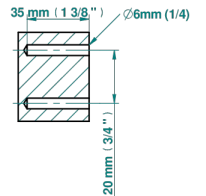

CORVAIR PORTORO WITH LEVER

U8J-504N

Single towel ring

THG®
PARIS

73093

20/02/2020

CHARACTERISTIC

- Corvaair Portoro with lever
- Single towel ring

AVAILABLE FINITIONS

Black ceram - D30
Blush PVD - H62
Brass color PVD - H49
Brown bronze color PVD - F33
Gold color PVD - H52
Graphite PVD - H64

Lacquered light bronze - D01
Matt Umber PVD - H67
Matt blush PVD - H60
Matt brass color PVD - H50
Matt brown bronze color PVD - F34
Matt chrome - C02

Matt gold - F07
Matt gold color PVD - H53
Matt graphite PVD - H65
Matt nickel (color finish) - C01
Matt nickel color PVD - H56
Nickel color PVD - H55

Polished chrome (color finish) - A02
Polished gold (color finish) - F01
Polished nickel - B01
Soft gold - F30
Soft matt gold - F31
Umber PVD - H66