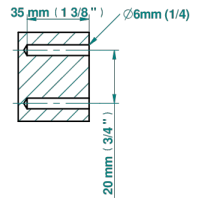

CORVAIR PORTORO WITH LEVER

U8J-504N

Single towel ring

THG®
PARIS

73093

20/02/2020

CHARACTERISTIC

- Corvaair Portoro with lever
- Single towel ring

AVAILABLE FINITIONS

Black ceram - D30
Blush PVD - H62
Brass color PVD - H49
Brown bronze color PVD - F33
Gold color PVD - H52
Graphite PVD - H64

Lacquered light bronze - D01
Matt Umber PVD - H67
Matt blush PVD - H60
Matt brass color PVD - H50
Matt brown bronze color PVD - F34
Matt chrome - C02

Matt gold - F07
Matt gold color PVD - H53
Matt graphite PVD - H65
Matt nickel (color finish) - C01
Matt nickel color PVD - H56
Nickel color PVD - H55

Polished chrome (color finish) - A02
Polished gold (color finish) - F01
Polished nickel - B01
Soft gold - F30
Soft matt gold - F31
Umber PVD - H66