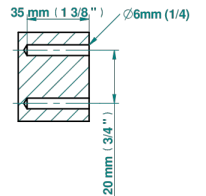

73093

20/02/2020

CHARACTERISTIC

- Corvaair Portoro
- Towel ring

AVAILABLE FINITIONS

Black ceram - D30
Blush PVD - H62
Brass color PVD - H49
Brown bronze color PVD - F33
Chrome polished - A02
Gold color PVD - H52

Gold mat - F07
Gold polished - F01
Graphite PVD - H64
Light coated bronze - D01
Matt Umber PVD - H67
Matt blush PVD - H60

Matt brass color PVD - H50
Matt brown bronze color PVD - F34
Matt chrome (American satin) - C02
Matt gold color PVD - H53
Matt graphite PVD - H65
Matt nickel (American satin) - C01

Matt nickel color PVD - H56
Nickel color PVD - H55
Nickel polished - B01
Soft gold - F30
Soft matt gold - F31
Umber PVD - H66