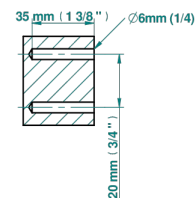

CORVAIR HOWLITE WITH LEVER

U8G-504N

Single towel ring

THG®
PARIS

73093

20/02/2020

CHARACTERISTIC

- Corvaire Howlite with lever
- Single towel ring

AVAILABLE FINITIONS

Black ceram - D30
Blush PVD - H62
Brass color PVD - H49
Brown bronze color PVD - F33
Gold color PVD - H52
Graphite PVD - H64

Lacquered light bronze - D01
Matt Umber PVD - H67
Matt blush PVD - H60
Matt brass color PVD - H50
Matt brown bronze color PVD - F34
Matt chrome - C02

Matt gold - F07
Matt gold color PVD - H53
Matt graphite PVD - H65
Matt nickel (color finish) - C01
Matt nickel color PVD - H56
Nickel color PVD - H55

Polished chrome (color finish) - A02
Polished gold (color finish) - F01
Polished nickel - B01
Soft gold - F30
Soft matt gold - F31
Umber PVD - H66