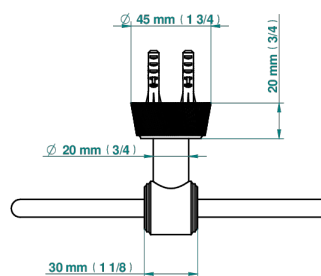

CORVAIR HOWLITE WITH LEVER

U8G-504N

Single towel ring

THG®
PARIS

73093

20/02/2020

CHARACTERISTIC

- Corvaire Howlite with lever
- Single towel ring

AVAILABLE FINITIONS

Black ceram - D30
Blush PVD - H62
Brass color PVD - H49
Brown bronze color PVD - F33
Gold color PVD - H52
Graphite PVD - H64

Lacquered light bronze - D01
Matt Umber PVD - H67
Matt blush PVD - H60
Matt brass color PVD - H50
Matt brown bronze color PVD - F34
Matt chrome - C02

Matt gold - F07
Matt gold color PVD - H53
Matt graphite PVD - H65
Matt nickel (color finish) - C01
Matt nickel color PVD - H56
Nickel color PVD - H55

Polished chrome (color finish) - A02
Polished gold (color finish) - F01
Polished nickel - B01
Soft gold - F30
Soft matt gold - F31
Umber PVD - H66