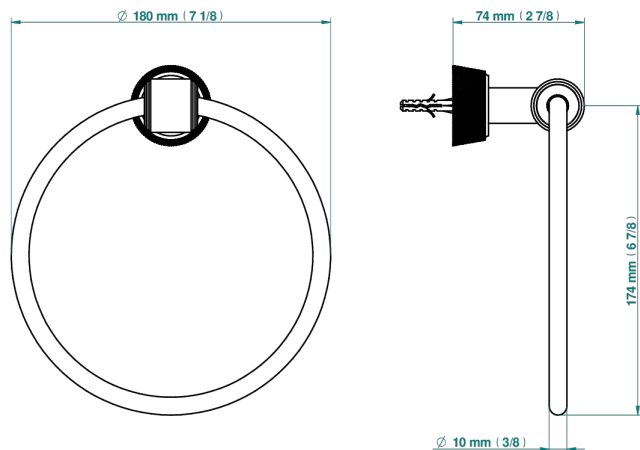

CORVAIR HOWLITE WITH LEVER

U8G-504N

Single towel ring

THG®
PARIS

73093

20/02/2020

CHARACTERISTIC

- Corvaire Howlite with lever
- Single towel ring

AVAILABLE FINITIONS

Black ceram - D30
Blush PVD - H62
Brass color PVD - H49
Brown bronze color PVD - F33
Gold color PVD - H52
Graphite PVD - H64

Lacquered light bronze - D01
Matt Umber PVD - H67
Matt blush PVD - H60
Matt brass color PVD - H50
Matt brown bronze color PVD - F34
Matt chrome - C02

Matt gold - F07
Matt gold color PVD - H53
Matt graphite PVD - H65
Matt nickel (color finish) - C01
Matt nickel color PVD - H56
Nickel color PVD - H55

Polished chrome (color finish) - A02
Polished gold (color finish) - F01
Polished nickel - B01
Soft gold - F30
Soft matt gold - F31
Umber PVD - H66