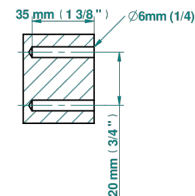

CORVAIR HOWLITE WITH LEVER

U8G-504N

Single towel ring

THG®
PARIS

73093

20/02/2020

CHARACTERISTIC

- Corvaire Howlite with lever
- Single towel ring

AVAILABLE FINITIONS

Black ceram - D30
Blush PVD - H62
Brass color PVD - H49
Brown bronze color PVD - F33
Gold color PVD - H52
Graphite PVD - H64

Lacquered light bronze - D01
Matt Umber PVD - H67
Matt blush PVD - H60
Matt brass color PVD - H50
Matt brown bronze color PVD - F34
Matt chrome - C02

Matt gold - F07
Matt gold color PVD - H53
Matt graphite PVD - H65
Matt nickel (color finish) - C01
Matt nickel color PVD - H56
Nickel color PVD - H55

Polished chrome (color finish) - A02
Polished gold (color finish) - F01
Polished nickel - B01
Soft gold - F30
Soft matt gold - F31
Umber PVD - H66