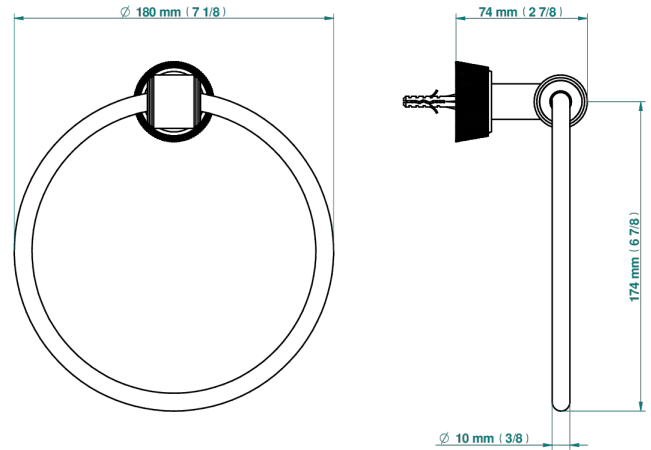

CORVAIR HOWLITE

U8F-504N

Single towel ring

THG®
PARIS

73093

20/02/2020

CHARACTERISTIC

- Corvaair Howlite
- Single towel ring

AVAILABLE FINITIONS

Black ceram - D30
Blush PVD - H62
Brass color PVD - H49
Brown bronze color PVD - F33
Gold color PVD - H52
Graphite PVD - H64

Lacquered light bronze - D01
Matt Umber PVD - H67
Matt blush PVD - H60
Matt brass color PVD - H50
Matt brown bronze color PVD - F34
Matt chrome - C02

Matt gold - F07
Matt gold color PVD - H53
Matt graphite PVD - H65
Matt nickel (color finish) - C01
Matt nickel color PVD - H56
Nickel color PVD - H55

Polished chrome (color finish) - A02
Polished gold (color finish) - F01
Polished nickel - B01
Soft gold - F30
Soft matt gold - F31
Umber PVD - H66