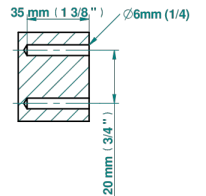

CORVAIR HOWLITE

U8F-504N

Single towel ring

THG®
PARIS

73093

20/02/2020

CHARACTERISTIC

- Corvaair Howlite
- Single towel ring

AVAILABLE FINITIONS

Black ceram - D30
Blush PVD - H62
Brass color PVD - H49
Brown bronze color PVD - F33
Gold color PVD - H52
Graphite PVD - H64

Lacquered light bronze - D01
Matt Umber PVD - H67
Matt blush PVD - H60
Matt brass color PVD - H50
Matt brown bronze color PVD - F34
Matt chrome - C02

Matt gold - F07
Matt gold color PVD - H53
Matt graphite PVD - H65
Matt nickel (color finish) - C01
Matt nickel color PVD - H56
Nickel color PVD - H55

Polished chrome (color finish) - A02
Polished gold (color finish) - F01
Polished nickel - B01
Soft gold - F30
Soft matt gold - F31
Umber PVD - H66