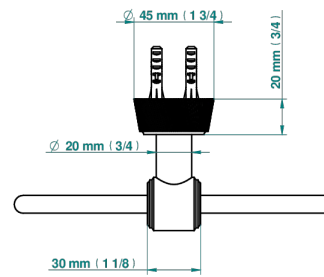

CORVAIR HOWLITE

U8F-504N

Single towel ring

THG®
PARIS

73093

20/02/2020

CHARACTERISTIC

- Corvaire Howlite
- Single towel ring

AVAILABLE FINITIONS

Black ceram - D30
Blush PVD - H62
Brass color PVD - H49
Brown bronze color PVD - F33
Gold color PVD - H52
Graphite PVD - H64

Lacquered light bronze - D01
Matt Umber PVD - H67
Matt blush PVD - H60
Matt brass color PVD - H50
Matt brown bronze color PVD - F34
Matt chrome - C02

Matt gold - F07
Matt gold color PVD - H53
Matt graphite PVD - H65
Matt nickel (color finish) - C01
Matt nickel color PVD - H56
Nickel color PVD - H55

Polished chrome (color finish) - A02
Polished gold (color finish) - F01
Polished nickel - B01
Soft gold - F30
Soft matt gold - F31
Umber PVD - H66