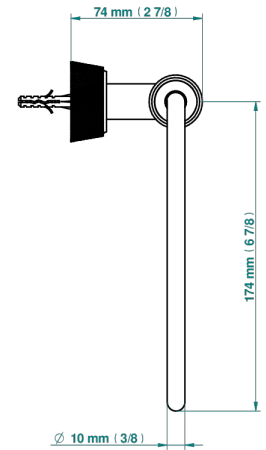

CORVAIR HOWLITE

U8F-504N

Single towel ring

THG®
PARIS

73093

20/02/2020

CHARACTERISTIC

- Corvaire Howlite
- Single towel ring

AVAILABLE FINITIONS

Black ceram - D30
Blush PVD - H62
Brass color PVD - H49
Brown bronze color PVD - F33
Gold color PVD - H52
Graphite PVD - H64

Lacquered light bronze - D01
Matt Umber PVD - H67
Matt blush PVD - H60
Matt brass color PVD - H50
Matt brown bronze color PVD - F34
Matt chrome - C02

Matt gold - F07
Matt gold color PVD - H53
Matt graphite PVD - H65
Matt nickel (color finish) - C01
Matt nickel color PVD - H56
Nickel color PVD - H55

Polished chrome (color finish) - A02
Polished gold (color finish) - F01
Polished nickel - B01
Soft gold - F30
Soft matt gold - F31
Umber PVD - H66