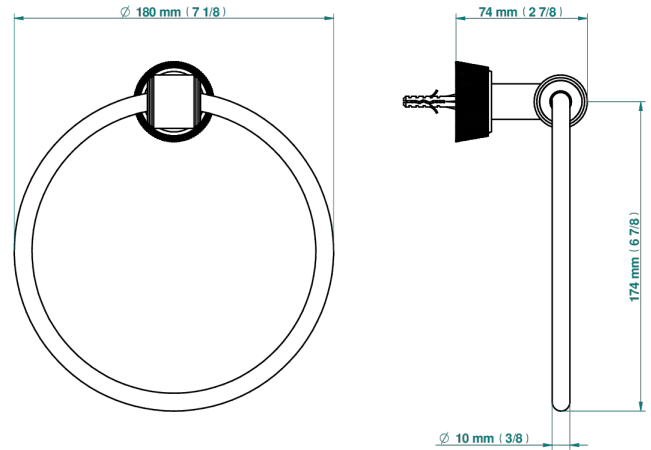

CORVAIR HOWLITE

U8F-504N

Single towel ring

THG®
PARIS

73093

20/02/2020

CHARACTERISTIC

- Corvaire Howlite
- Single towel ring

AVAILABLE FINITIONS

Black ceram - D30
Blush PVD - H62
Brass color PVD - H49
Brown bronze color PVD - F33
Gold color PVD - H52
Graphite PVD - H64

Lacquered light bronze - D01
Matt Umber PVD - H67
Matt blush PVD - H60
Matt brass color PVD - H50
Matt brown bronze color PVD - F34
Matt chrome - C02

Matt gold - F07
Matt gold color PVD - H53
Matt graphite PVD - H65
Matt nickel (color finish) - C01
Matt nickel color PVD - H56
Nickel color PVD - H55

Polished chrome (color finish) - A02
Polished gold (color finish) - F01
Polished nickel - B01
Soft gold - F30
Soft matt gold - F31
Umber PVD - H66