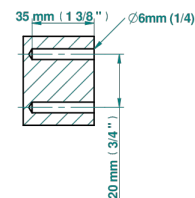

CORVAIR WITH LEVER HANDLES

U8E-504N

Towel ring

73093

20/02/2020

CHARACTERISTIC

- Corvaire with lever handles
- Towel ring

AVAILABLE FINITIONS

Black ceram - D30
Blush PVD - H62
Brass color PVD - H49
Brown bronze color PVD - F33
Chrome polished - A02
Gold color PVD - H52

Gold mat - F07
Gold polished - F01
Graphite PVD - H64
Light coated bronze - D01
Matt Umber PVD - H67
Matt blush PVD - H60

Matt brass color PVD - H50
Matt brown bronze color PVD - F34
Matt chrome (American satin) - C02
Matt gold color PVD - H53
Matt graphite PVD - H65
Matt nickel (American satin) - C01

Matt nickel color PVD - H56
Nickel color PVD - H55
Nickel polished - B01
Polished chrome with gold inlay - GA1
Soft gold - F30
Soft matt gold - F31

Umber PVD - H66