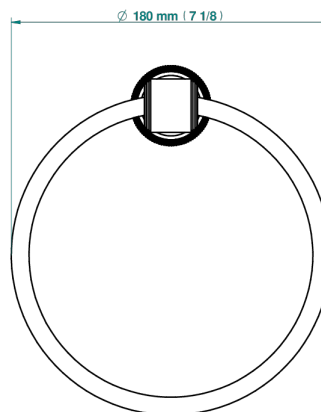

CORVAIR WITH LEVER HANDLES

U8E-504N

Towel ring

73093

20/02/2020

CHARACTERISTIC

- Corvaire with lever handles
- Towel ring

AVAILABLE FINITIONS

Black ceram - D30
Blush PVD - H62
Brass color PVD - H49
Brown bronze color PVD - F33
Chrome polished - A02
Gold color PVD - H52

Gold mat - F07
Gold polished - F01
Graphite PVD - H64
Light coated bronze - D01
Matt Umber PVD - H67
Matt blush PVD - H60

Matt brass color PVD - H50
Matt brown bronze color PVD - F34
Matt chrome (American satin) - C02
Matt gold color PVD - H53
Matt graphite PVD - H65
Matt nickel (American satin) - C01

Matt nickel color PVD - H56
Nickel color PVD - H55
Nickel polished - B01
Polished chrome with gold inlay - GA1
Soft gold - F30
Soft matt gold - F31

Umber PVD - H66