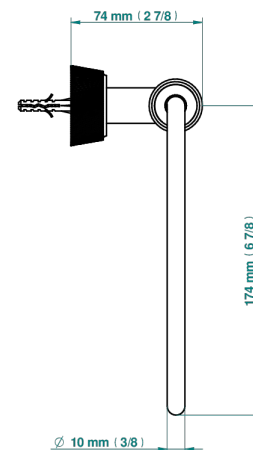

CORVAIR WITH LEVER HANDLES

U8E-504N

Towel ring

73093

20/02/2020

CHARACTERISTIC

- Corvaire with lever handles
- Towel ring

AVAILABLE FINITIONS

Black ceram - D30
Blush PVD - H62
Brass color PVD - H49
Brown bronze color PVD - F33
Chrome polished - A02
Gold color PVD - H52

Gold mat - F07
Gold polished - F01
Graphite PVD - H64
Light coated bronze - D01
Matt Umber PVD - H67
Matt blush PVD - H60

Matt brass color PVD - H50
Matt brown bronze color PVD - F34
Matt chrome (American satin) - C02
Matt gold color PVD - H53
Matt graphite PVD - H65
Matt nickel (American satin) - C01

Matt nickel color PVD - H56
Nickel color PVD - H55
Nickel polished - B01
Polished chrome with gold inlay - GA1
Soft gold - F30
Soft matt gold - F31

Umber PVD - H66