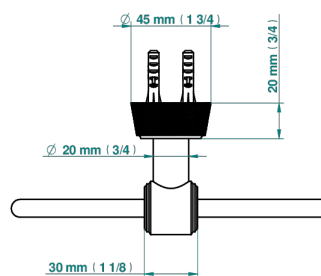

CORVAIR WITH LEVER HANDLES

U8E-504N

Towel ring

73093

20/02/2020

CHARACTERISTIC

- Corvaire with lever handles
- Towel ring

AVAILABLE FINITIONS

Black ceram - D30
Blush PVD - H62
Brass color PVD - H49
Brown bronze color PVD - F33
Chrome polished - A02
Gold color PVD - H52

Gold mat - F07
Gold polished - F01
Graphite PVD - H64
Light coated bronze - D01
Matt Umber PVD - H67
Matt blush PVD - H60

Matt brass color PVD - H50
Matt brown bronze color PVD - F34
Matt chrome (American satin) - C02
Matt gold color PVD - H53
Matt graphite PVD - H65
Matt nickel (American satin) - C01

Matt nickel color PVD - H56
Nickel color PVD - H55
Nickel polished - B01
Polished chrome with gold inlay - GA1
Soft gold - F30
Soft matt gold - F31

Umber PVD - H66