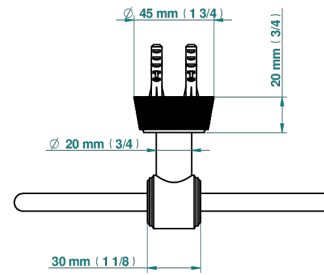

CORVAIR WITH LEVER

U8E-504N

Single towel ring

73093

20/02/2020

CHARACTERISTIC

- Corvaire with lever
- Single towel ring

AVAILABLE FINITIONS

Black ceram - D30
Blush PVD - H62
Brass color PVD - H49
Brown bronze color PVD - F33
Gold color PVD - H52
Graphite PVD - H64

Lacquered light bronze - D01
Matt Umber PVD - H67
Matt blush PVD - H60
Matt brass color PVD - H50
Matt brown bronze color PVD - F34
Matt chrome - C02

Matt gold - F07
Matt gold color PVD - H53
Matt graphite PVD - H65
Matt nickel (color finish) - C01
Matt nickel color PVD - H56
Nickel color PVD - H55

Polished chrome (color finish) - A02
Polished chrome with gold inlay - GA1
Polished gold (color finish) - F01
Polished nickel - B01
Soft gold - F30
Soft matt gold - F31
Umber PVD - H66