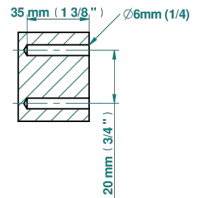

CORVAIR WITH LEVER

U8E-504N

Single towel ring

73093

20/02/2020

CHARACTERISTIC

- Corvaire with lever
- Single towel ring

AVAILABLE FINITIONS

Black ceram - D30
Blush PVD - H62
Brass color PVD - H49
Brown bronze color PVD - F33
Gold color PVD - H52
Graphite PVD - H64

Lacquered light bronze - D01
Matt Umber PVD - H67
Matt blush PVD - H60
Matt brass color PVD - H50
Matt brown bronze color PVD - F34
Matt chrome - C02

Matt gold - F07
Matt gold color PVD - H53
Matt graphite PVD - H65
Matt nickel (color finish) - C01
Matt nickel color PVD - H56
Nickel color PVD - H55

Polished chrome (color finish) - A02
Polished chrome with gold inlay - GA1
Polished gold (color finish) - F01
Polished nickel - B01
Soft gold - F30
Soft matt gold - F31
Umber PVD - H66