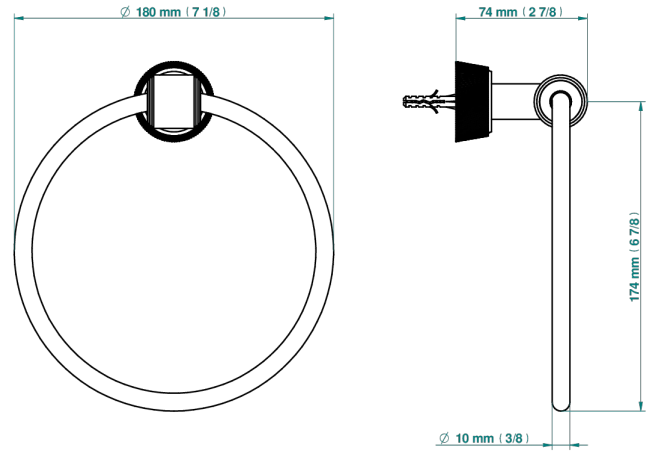

CORVAIR WITH LEVER

U8E-504N

Single towel ring

73093

20/02/2020

CHARACTERISTIC

- Corvaire with lever
- Single towel ring

AVAILABLE FINITIONS

Black ceram - D30
Blush PVD - H62
Brass color PVD - H49
Brown bronze color PVD - F33
Gold color PVD - H52
Graphite PVD - H64

Lacquered light bronze - D01
Matt Umber PVD - H67
Matt blush PVD - H60
Matt brass color PVD - H50
Matt brown bronze color PVD - F34
Matt chrome - C02

Matt gold - F07
Matt gold color PVD - H53
Matt graphite PVD - H65
Matt nickel (color finish) - C01
Matt nickel color PVD - H56
Nickel color PVD - H55

Polished chrome (color finish) - A02
Polished chrome with gold inlay - GA1
Polished gold (color finish) - F01
Polished nickel - B01
Soft gold - F30
Soft matt gold - F31
Umber PVD - H66