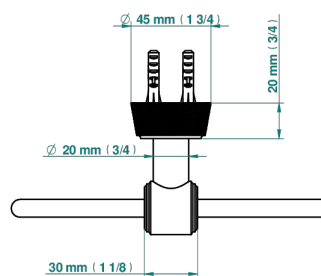

CORVAIR WITH LEVER

U8E-504N

Single towel ring

THG®
PARIS

73093

20/02/2020

CHARACTERISTIC

- Corvaire with lever
- Single towel ring

AVAILABLE FINITIONS

Black ceram - D30
Blush PVD - H62
Brass color PVD - H49
Brown bronze color PVD - F33
Gold color PVD - H52
Graphite PVD - H64

Lacquered light bronze - D01
Matt Umber PVD - H67
Matt blush PVD - H60
Matt brass color PVD - H50
Matt brown bronze color PVD - F34
Matt chrome - C02

Matt gold - F07
Matt gold color PVD - H53
Matt graphite PVD - H65
Matt nickel (color finish) - C01
Matt nickel color PVD - H56
Nickel color PVD - H55

Polished chrome (color finish) - A02
Polished chrome with gold inlay - GA1
Polished gold (color finish) - F01
Polished nickel - B01
Soft gold - F30
Soft matt gold - F31
Umber PVD - H66