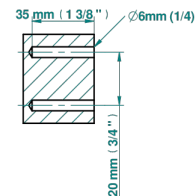

CORVAIR WITH LEVER

U8E-504N

Single towel ring

THG®
PARIS

73093

20/02/2020

CHARACTERISTIC

- Corvaire with lever
- Single towel ring

AVAILABLE FINITIONS

Black ceram - D30
Blush PVD - H62
Brass color PVD - H49
Brown bronze color PVD - F33
Gold color PVD - H52
Graphite PVD - H64

Lacquered light bronze - D01
Matt Umber PVD - H67
Matt blush PVD - H60
Matt brass color PVD - H50
Matt brown bronze color PVD - F34
Matt chrome - C02

Matt gold - F07
Matt gold color PVD - H53
Matt graphite PVD - H65
Matt nickel (color finish) - C01
Matt nickel color PVD - H56
Nickel color PVD - H55

Polished chrome (color finish) - A02
Polished chrome with gold inlay - GA1
Polished gold (color finish) - F01
Polished nickel - B01
Soft gold - F30
Soft matt gold - F31
Umber PVD - H66