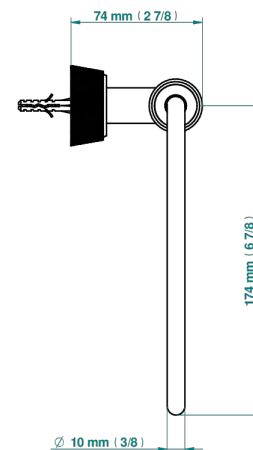

CORVAIR WITH LEVER

U8E-504N

Single towel ring

THG®
PARIS

73093

20/02/2020

CHARACTERISTIC

- Corvaire with lever
- Single towel ring

AVAILABLE FINITIONS

Black ceram - D30
Blush PVD - H62
Brass color PVD - H49
Brown bronze color PVD - F33
Gold color PVD - H52
Graphite PVD - H64

Lacquered light bronze - D01
Matt Umber PVD - H67
Matt blush PVD - H60
Matt brass color PVD - H50
Matt brown bronze color PVD - F34
Matt chrome - C02

Matt gold - F07
Matt gold color PVD - H53
Matt graphite PVD - H65
Matt nickel (color finish) - C01
Matt nickel color PVD - H56
Nickel color PVD - H55

Polished chrome (color finish) - A02
Polished chrome with gold inlay - GA1
Polished gold (color finish) - F01
Polished nickel - B01
Soft gold - F30
Soft matt gold - F31
Umber PVD - H66