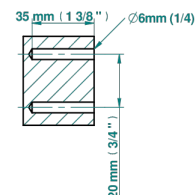

CORVAIR WITH LEVER

U8E-504N

Single towel ring

73093

20/02/2020

CHARACTERISTIC

- Corvaire with lever
- Single towel ring

AVAILABLE FINITIONS

Black ceram - D30
Blush PVD - H62
Brass color PVD - H49
Brown bronze color PVD - F33
Gold color PVD - H52
Graphite PVD - H64

Lacquered light bronze - D01
Matt Umber PVD - H67
Matt blush PVD - H60
Matt brass color PVD - H50
Matt brown bronze color PVD - F34
Matt chrome - C02

Matt gold - F07
Matt gold color PVD - H53
Matt graphite PVD - H65
Matt nickel (color finish) - C01
Matt nickel color PVD - H56
Nickel color PVD - H55

Polished chrome (color finish) - A02
Polished chrome with gold inlay - GA1
Polished gold (color finish) - F01
Polished nickel - B01
Soft gold - F30
Soft matt gold - F31
Umber PVD - H66