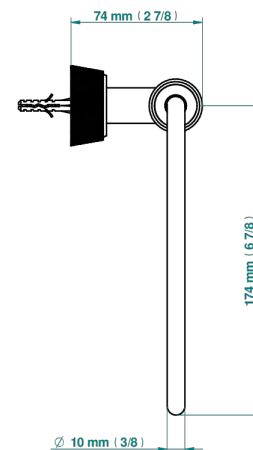

CORVAIR WITH LEVER

U8E-504N

Single towel ring

73093

20/02/2020

CHARACTERISTIC

- Corvaire with lever
- Single towel ring

AVAILABLE FINITIONS

Black ceram - D30
Blush PVD - H62
Brass color PVD - H49
Brown bronze color PVD - F33
Gold color PVD - H52
Graphite PVD - H64

Lacquered light bronze - D01
Matt Umber PVD - H67
Matt blush PVD - H60
Matt brass color PVD - H50
Matt brown bronze color PVD - F34
Matt chrome - C02

Matt gold - F07
Matt gold color PVD - H53
Matt graphite PVD - H65
Matt nickel (color finish) - C01
Matt nickel color PVD - H56
Nickel color PVD - H55

Polished chrome (color finish) - A02
Polished chrome with gold inlay - GA1
Polished gold (color finish) - F01
Polished nickel - B01
Soft gold - F30
Soft matt gold - F31
Umber PVD - H66