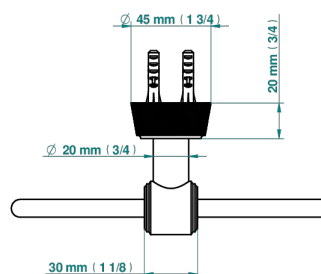

CORVAIR WITH LEVER

U8E-504N

Single towel ring

73093

20/02/2020

CHARACTERISTIC

- Corvaire with lever
- Single towel ring

AVAILABLE FINITIONS

Black ceram - D30
Blush PVD - H62
Brass color PVD - H49
Brown bronze color PVD - F33
Gold color PVD - H52
Graphite PVD - H64

Lacquered light bronze - D01
Matt Umber PVD - H67
Matt blush PVD - H60
Matt brass color PVD - H50
Matt brown bronze color PVD - F34
Matt chrome - C02

Matt gold - F07
Matt gold color PVD - H53
Matt graphite PVD - H65
Matt nickel (color finish) - C01
Matt nickel color PVD - H56
Nickel color PVD - H55

Polished chrome (color finish) - A02
Polished chrome with gold inlay - GA1
Polished gold (color finish) - F01
Polished nickel - B01
Soft gold - F30
Soft matt gold - F31
Umber PVD - H66