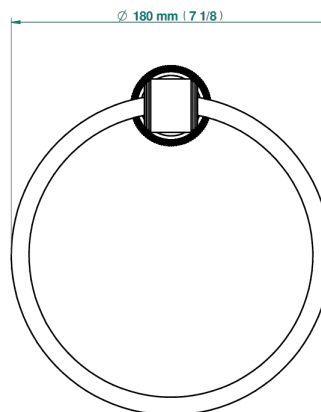

CORVAIR WITH LEVER

U8E-504N

Single towel ring

73093

20/02/2020

CHARACTERISTIC

- Corvaire with lever
- Single towel ring

AVAILABLE FINITIONS

Black ceram - D30
Blush PVD - H62
Brass color PVD - H49
Brown bronze color PVD - F33
Gold color PVD - H52
Graphite PVD - H64

Lacquered light bronze - D01
Matt Umber PVD - H67
Matt blush PVD - H60
Matt brass color PVD - H50
Matt brown bronze color PVD - F34
Matt chrome - C02

Matt gold - F07
Matt gold color PVD - H53
Matt graphite PVD - H65
Matt nickel (color finish) - C01
Matt nickel color PVD - H56
Nickel color PVD - H55

Polished chrome (color finish) - A02
Polished chrome with gold inlay - GA1
Polished gold (color finish) - F01
Polished nickel - B01
Soft gold - F30
Soft matt gold - F31
Umber PVD - H66