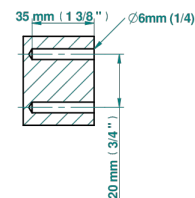

73093

20/02/2020

CHARACTERISTIC

- Corvaair
- Single towel ring

AVAILABLE FINITIONS

Black ceram - D30
Blush PVD - H62
Brass color PVD - H49
Gold color PVD - H52
Graphite PVD - H64
Lacquered light bronze - D01

Matt Umber PVD - H67
Matt blush PVD - H60
Matt brass color PVD - H50
Matt chrome - C02
Matt gold - F07
Matt gold color PVD - H53

Matt graphite PVD - H65
Matt nickel (color finish) - C01
Matt nickel color PVD - H56
Nickel color PVD - H55
Polished chrome (color finish) - A02
Polished chrome with gold inlay - GA1

Polished gold (color finish) - F01
Polished nickel - B01
Soft gold - F30
Soft matt gold - F31
Umber PVD - H66