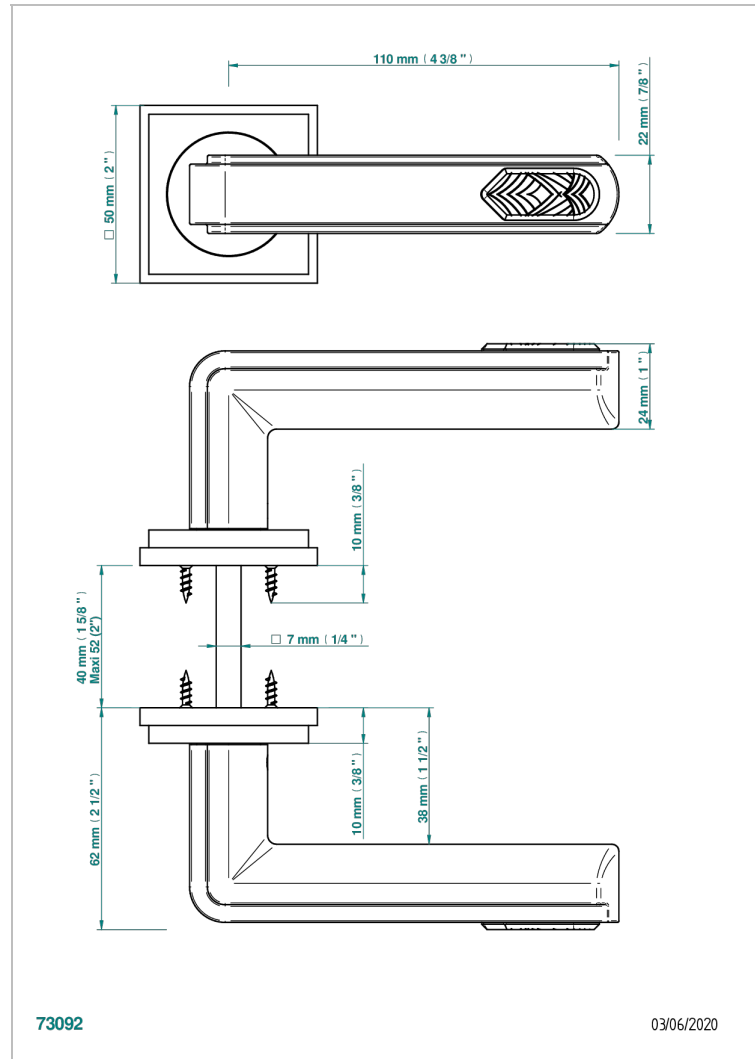

# COLLECTION NEW YORK

B8D-DHADCI

Pair of door handles - New York, Lalique inlay

73092

03/06/2020

## CHARACTERISTIC

- Collection New York
- Pair of door handles - New York, Lalique inlay