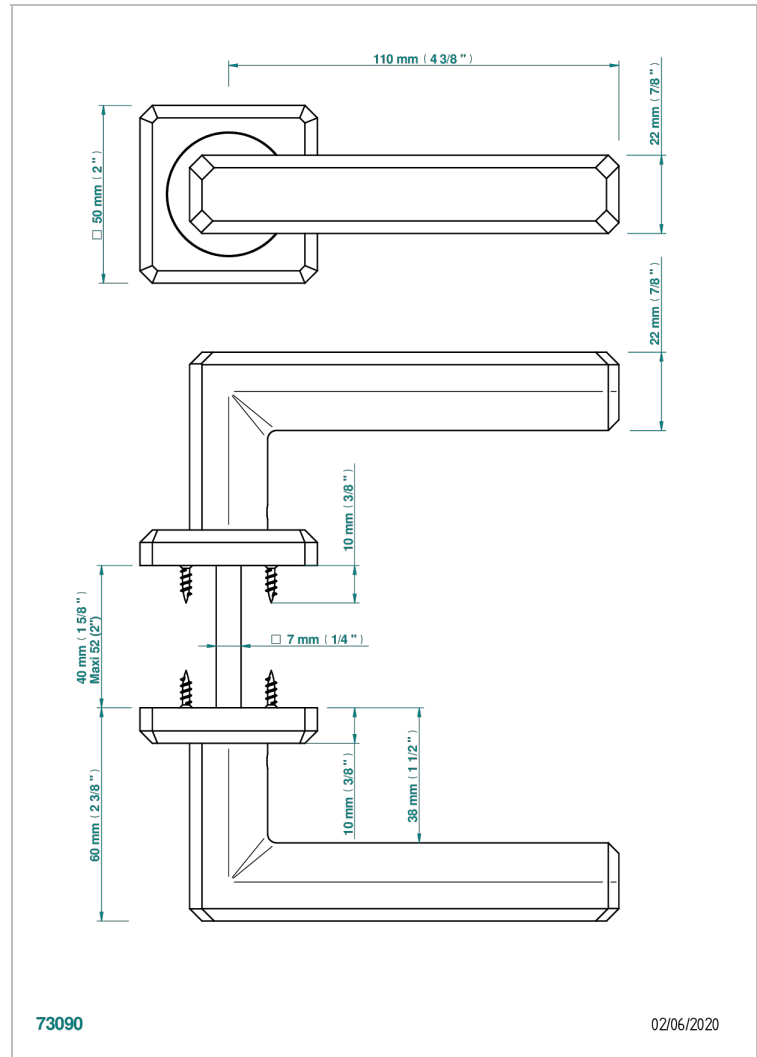

COLLECTION BERLIN

B8E-DHCPM1

Pair of door handles - Moscou

THG[®]
PARIS

73090

02/06/2020

CHARACTERISTIC

- Collection Berlin
- Pair of door handles - Moscou