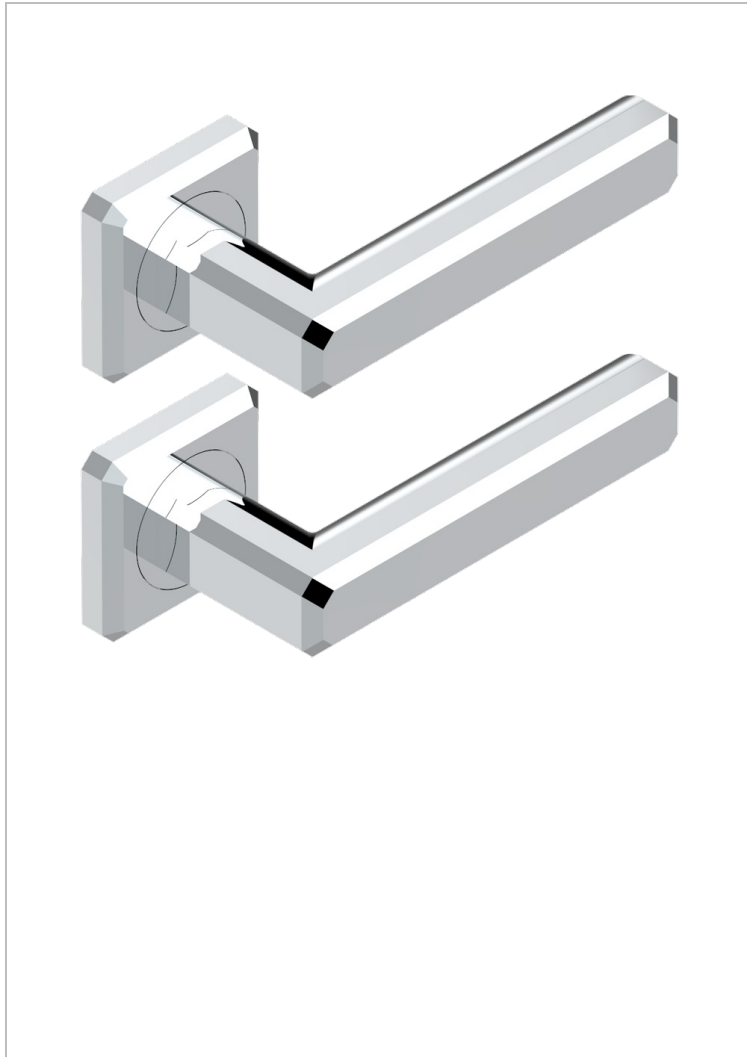

COLLECTION BERLIN

B8E-DHCPM1

Pair of door handles - Moscou

THG[®]
PARIS

73090

02/06/2020

CHARACTERISTIC

- Collection Berlin
- Pair of door handles - Moscou

AVAILABLE FINITIONS

Black ceram - D30
Blush PVD - H62
Brass color PVD - H49
Brown bronze color PVD - F33
Gold color PVD - H52
Graphite PVD - H64

Lacquered light bronze - D01
Matt Umber PVD - H67
Matt blush PVD - H60
Matt brass color PVD - H50
Matt brown bronze color PVD - F34
Matt gold - F07