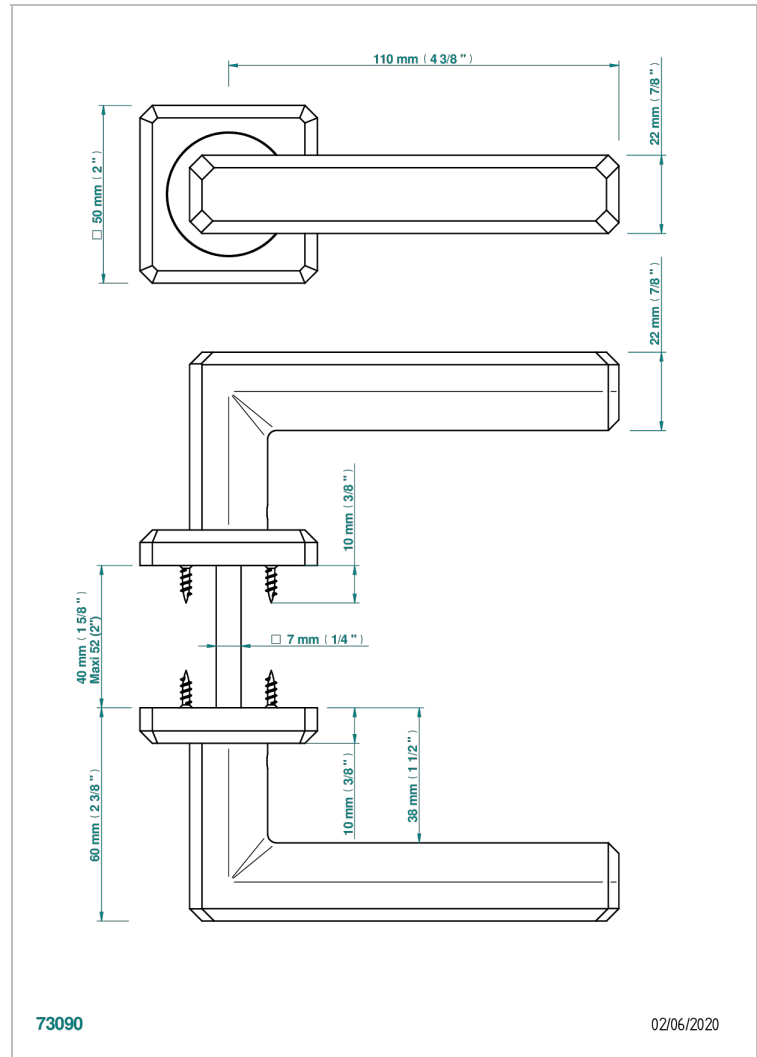

COLLECTION BERLIN

B8E-DHCPM1

Pair of door handles - Moscou

CHARACTERISTIC

- Collection Berlin
- Pair of door handles - Moscou

AVAILABLE FINITIONS

Black ceram - D30
Blush PVD - H62
Brass color PVD - H49
Brown bronze color PVD - F33
Gold color PVD - H52
Graphite PVD - H64