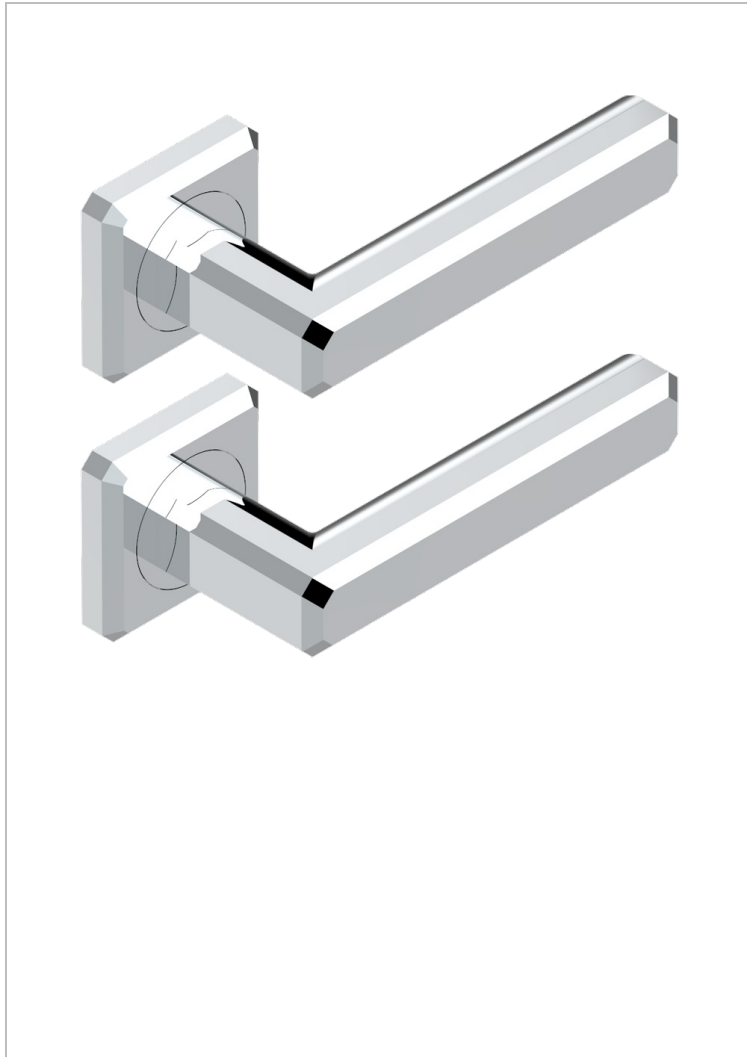

COLLECTION BERLIN

B8E-DHCPM1

Pair of door handles - Moscou

CHARACTERISTIC

- Collection Berlin
- Pair of door handles - Moscou

AVAILABLE FINITIONS

Black ceram - D30
Blush PVD - H62
Brass color PVD - H49
Brown bronze color PVD - F33
Gold color PVD - H52
Graphite PVD - H64

Lacquered light bronze - D01
Matt Umber PVD - H67
Matt blush PVD - H60
Matt brass color PVD - H50
Matt brown bronze color PVD - F34
Matt gold - F07

Matt gold color PVD - H53
Matt graphite PVD - H65
Matt nickel (color finish) - C01
Matt nickel color PVD - H56
Nickel color PVD - H55
Polished chrome (color finish) - A02

Polished gold (color finish) - F01
Polished nickel - B01
Soft gold - F30
Soft matt gold - F31
Umber PVD - H66