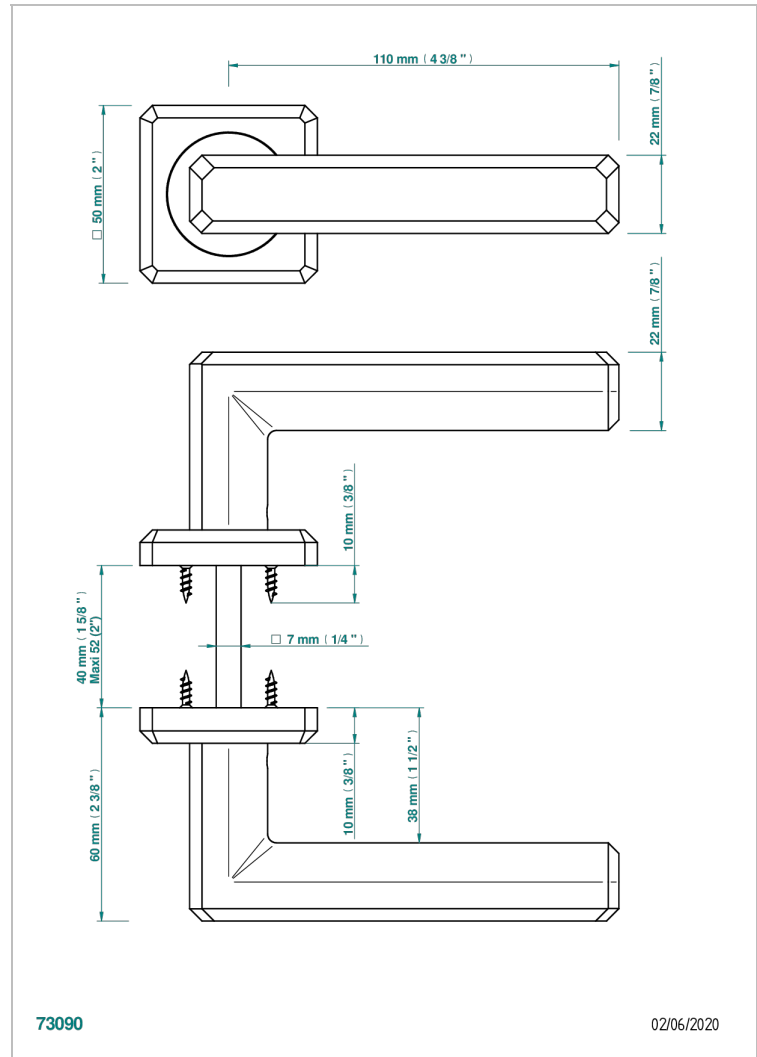

# COLLECTION BERLIN

B8E-DHCPM1

Pair of door handles - Moscou

THG<sup>®</sup>  
PARIS

## CHARACTERISTIC

- Collection Berlin
- Pair of door handles - Moscou