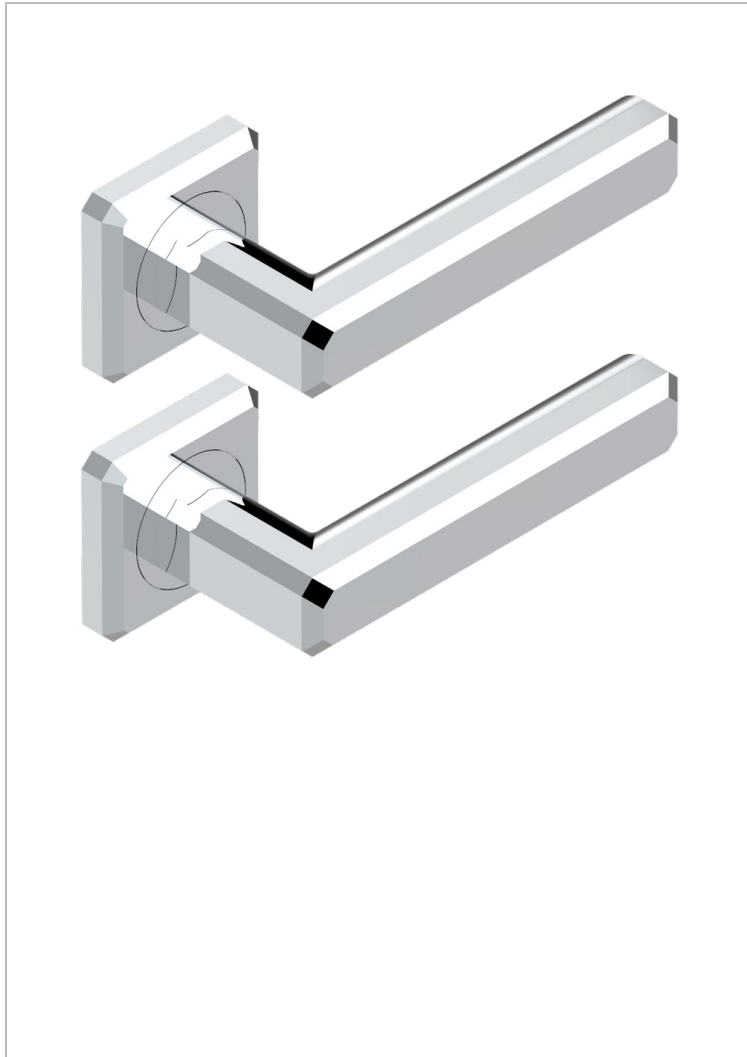

# COLLECTION BERLIN

B8E-DHCPM1

Pair of door handles - Moscou

THG<sup>®</sup>  
PARIS

## CHARACTERISTIC

- Collection Berlin
- Pair of door handles - Moscou

## AVAILABLE FINITIONS

Black ceram - D30  
Blush PVD - H62  
Brass color PVD - H49  
Brown bronze color PVD - F33  
Gold color PVD - H52  
Graphite PVD - H64

Lacquered light bronze - D01  
Matt Umber PVD - H67  
Matt blush PVD - H60  
Matt brass color PVD - H50  
Matt brown bronze color PVD - F34  
Matt gold - F07