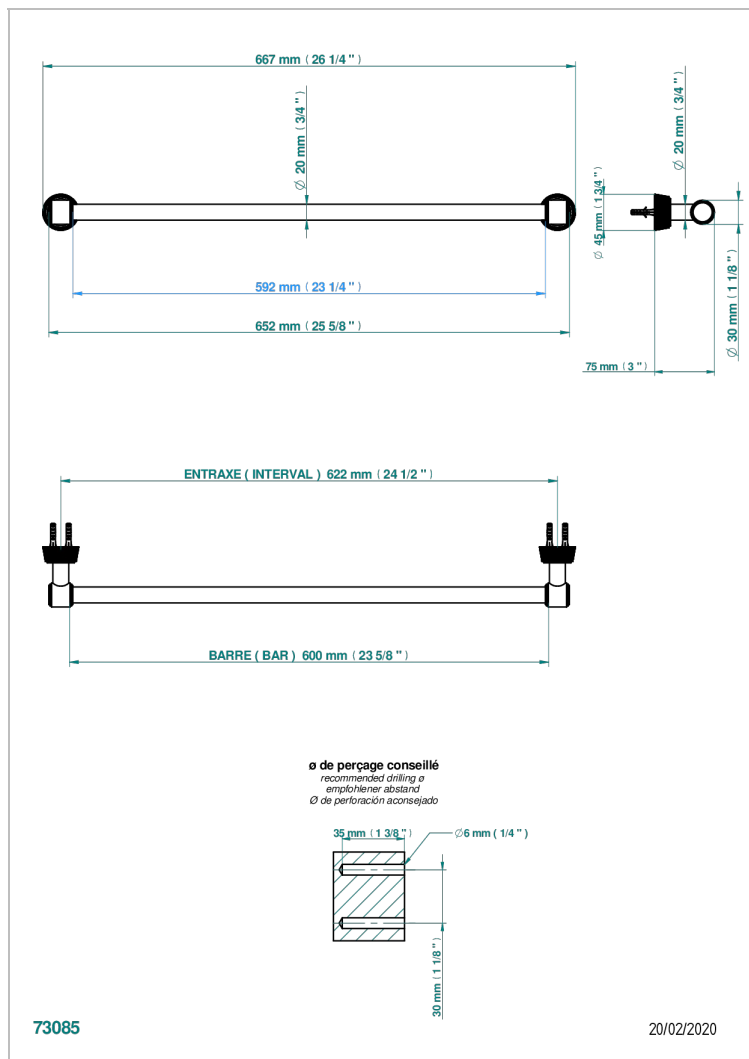

# CORVAIR FIOR DI BOSCO WITH LEVER HANDLES

U8L-520/60

Towel bar, 24" long

## CHARACTERISTIC

- Corvoir Fior di Bosco with lever handles
- Towel bar, 24" long