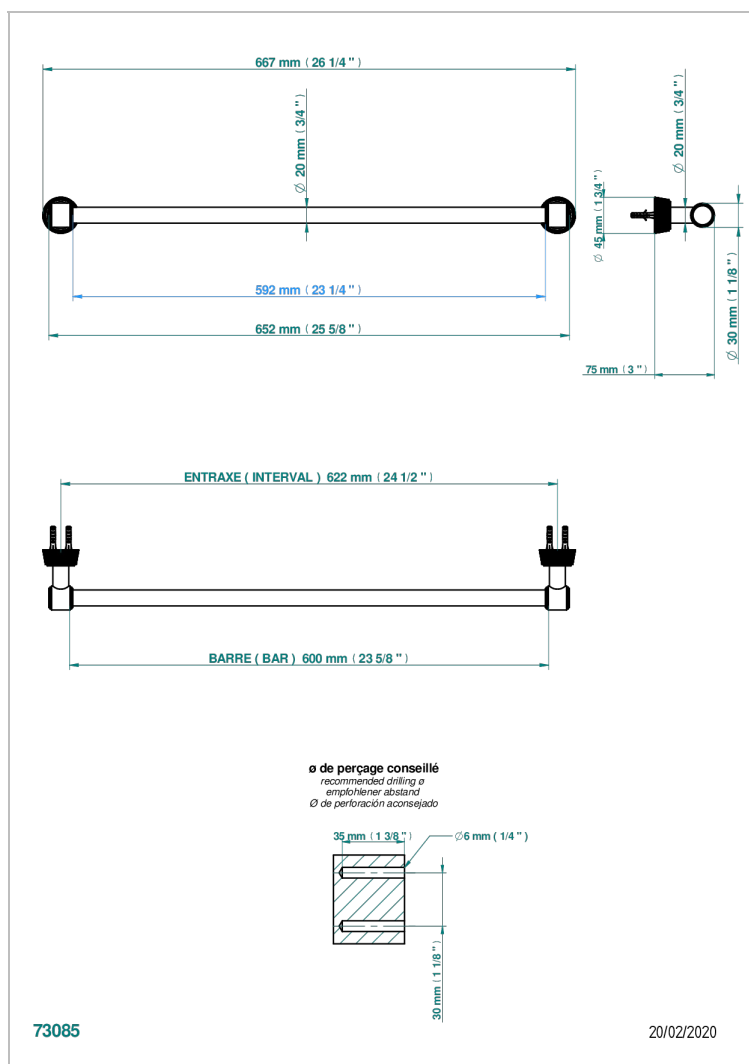

# CORVAIR FIOR DI BOSCO WITH LEVER

U8L-520/60

Single towel rail, fixed rail, length: 600 mm,  $\varnothing$  20 mm

## CHARACTERISTIC

- Corvoir Fior di Bosco with lever
- Single towel rail, fixed rail, length: 600 mm,  $\varnothing$  20 mm