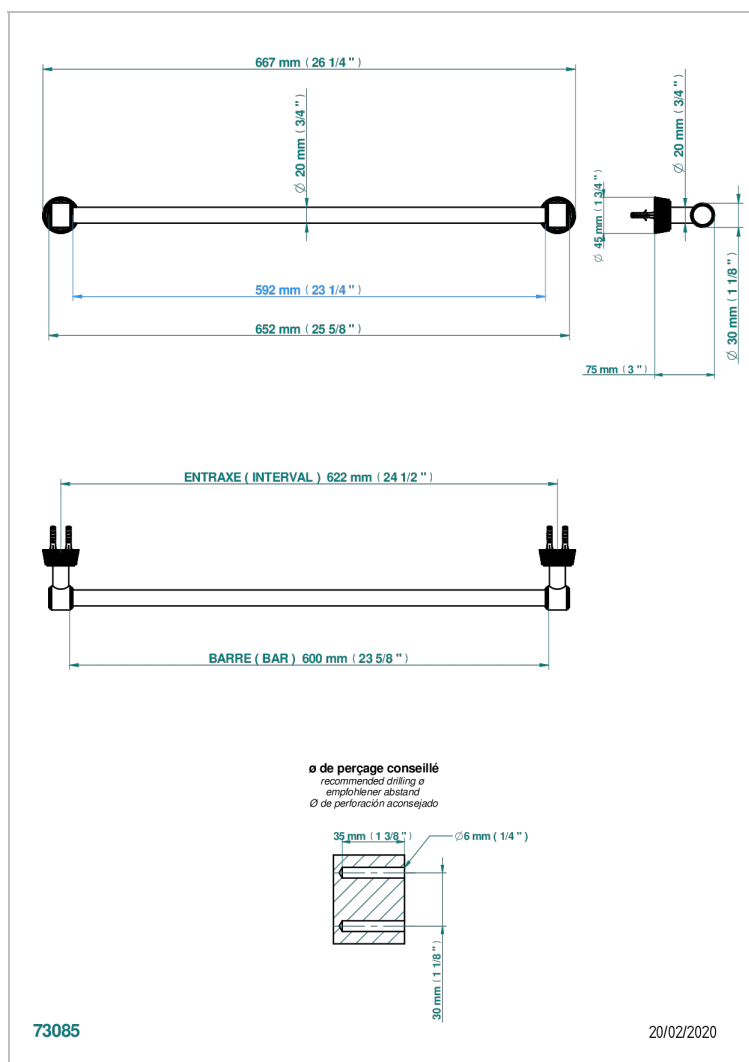

# CORVAIR FIOR DI BOSCO WITH LEVER

U8L-520/60

Single towel rail, fixed rail, length: 600 mm,  $\varnothing$  20 mm

## CHARACTERISTIC

- Corvoir Fior di Bosco with lever
- Single towel rail, fixed rail, length: 600 mm,  $\varnothing$  20 mm