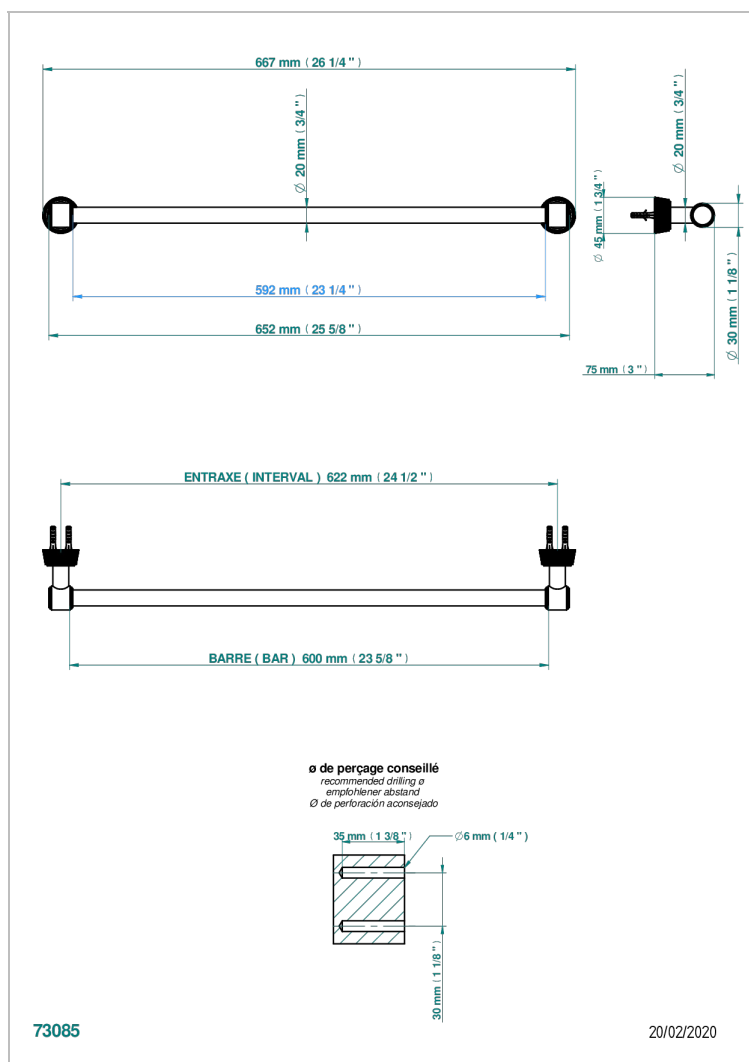

CORVAIR FIOR DI BOSCO WITH LEVER

U8L-520/60

Single towel rail, fixed rail, length: 600 mm, \varnothing 20 mm

CHARACTERISTIC

- Corvoir Fior di Bosco with lever
- Single towel rail, fixed rail, length: 600 mm, \varnothing 20 mm