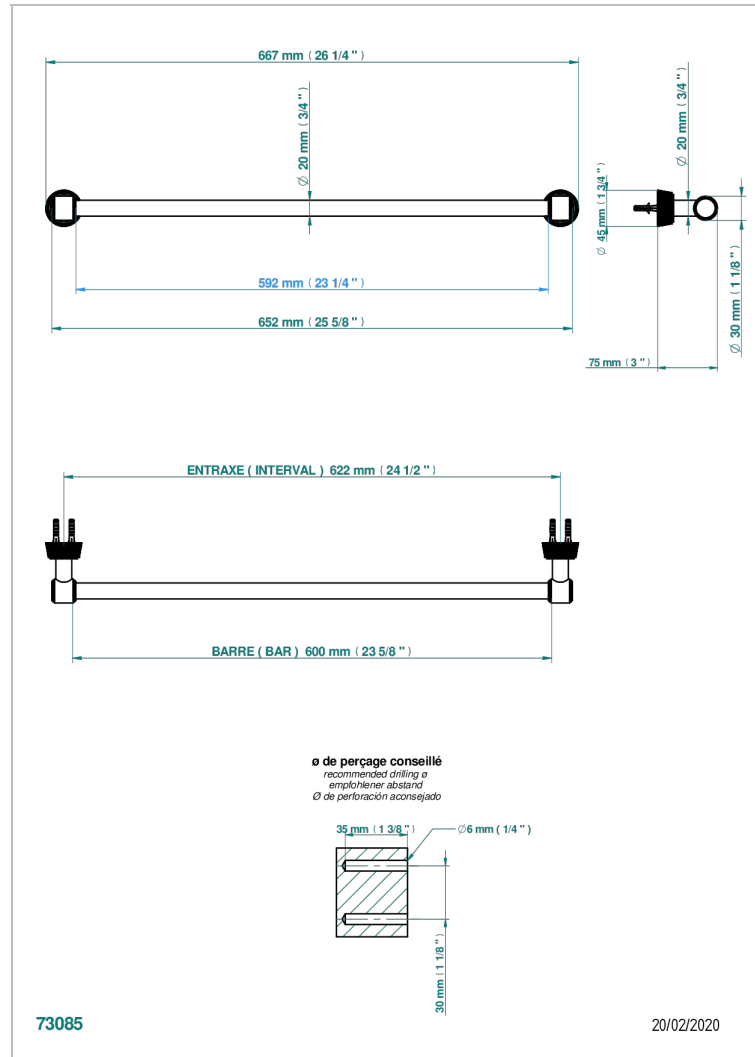

CORVAIR FIOR DI BOSCO

U8K-520/60

Towel bar, 24" long

CHARACTERISTIC

- Corvoir Fior di Bosco
- Towel bar, 24" long

AVAILABLE FINITIONS

Black ceram - D30
Blush PVD - H62
Brass color PVD - H49
Brown bronze color PVD - F33
Chrome polished - A02
Gold color PVD - H52