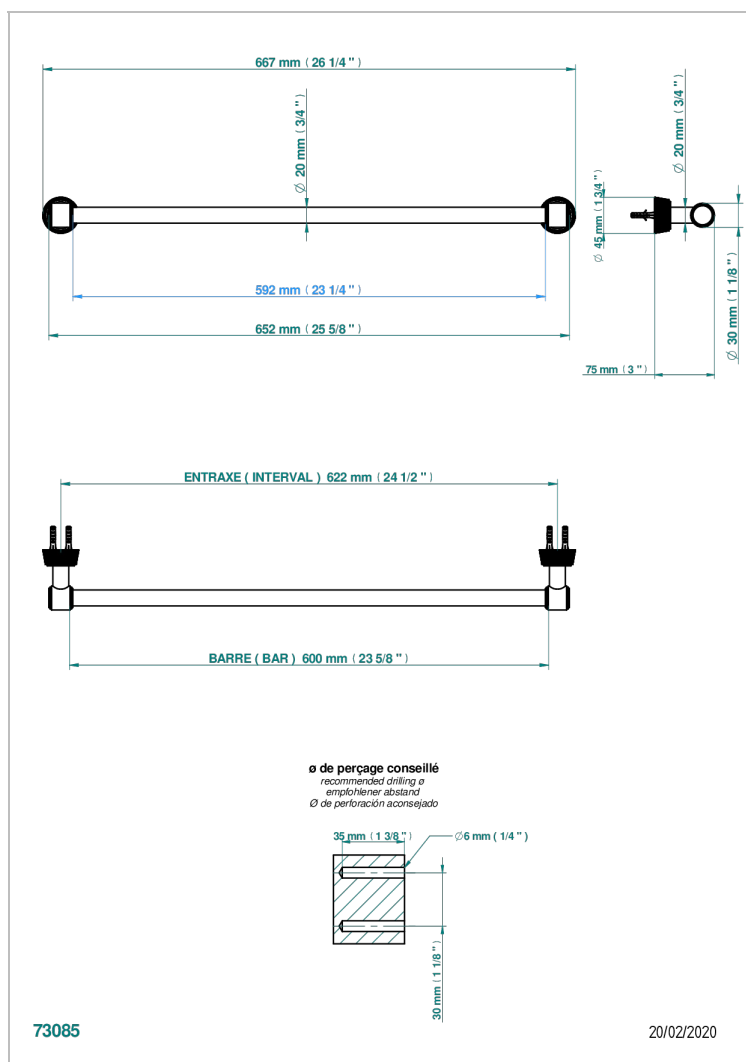

CORVAIR FIOR DI BOSCO

U8K-520/60

Single towel rail, fixed rail, length: 600 mm, \varnothing 20 mm

THG[®]
PARIS

CHARACTERISTIC

- Corvoir Fior di Bosco
- Single towel rail, fixed rail, length: 600 mm, \varnothing 20 mm