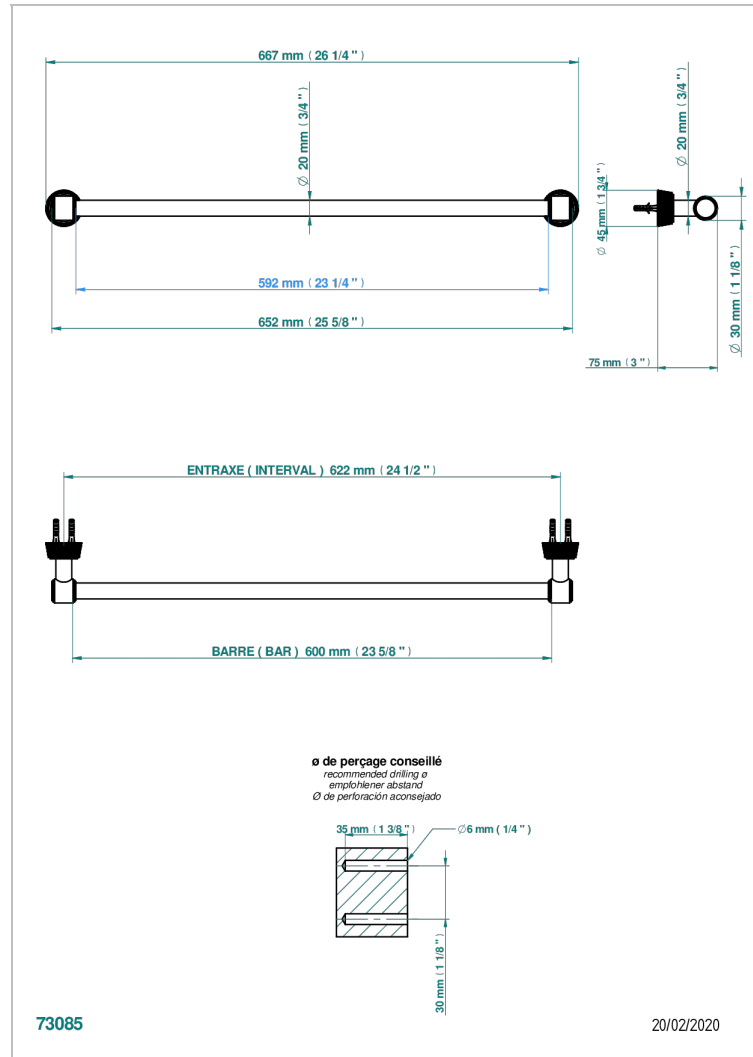

CORVAIR FIOR DI BOSCO

U8K-520/60

Single towel rail, fixed rail, length: 600 mm, \varnothing 20 mm

CHARACTERISTIC

- Corvoir Fior di Bosco
- Single towel rail, fixed rail, length: 600 mm, \varnothing 20 mm

AVAILABLE FINITIONS