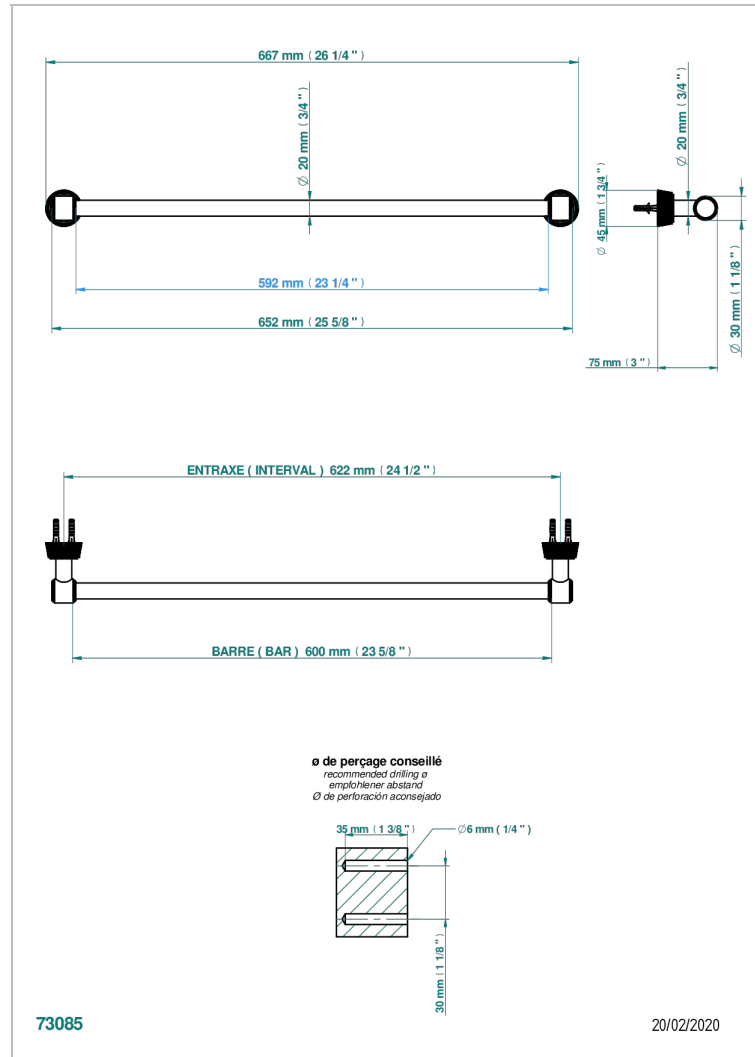

CORVAIR FIOR DI BOSCO

U8K-520/60

Single towel rail, fixed rail, length: 600 mm, \varnothing 20 mm

THG[®]
PARIS

CHARACTERISTIC

- Corvoir Fior di Bosco
- Single towel rail, fixed rail, length: 600 mm, \varnothing 20 mm