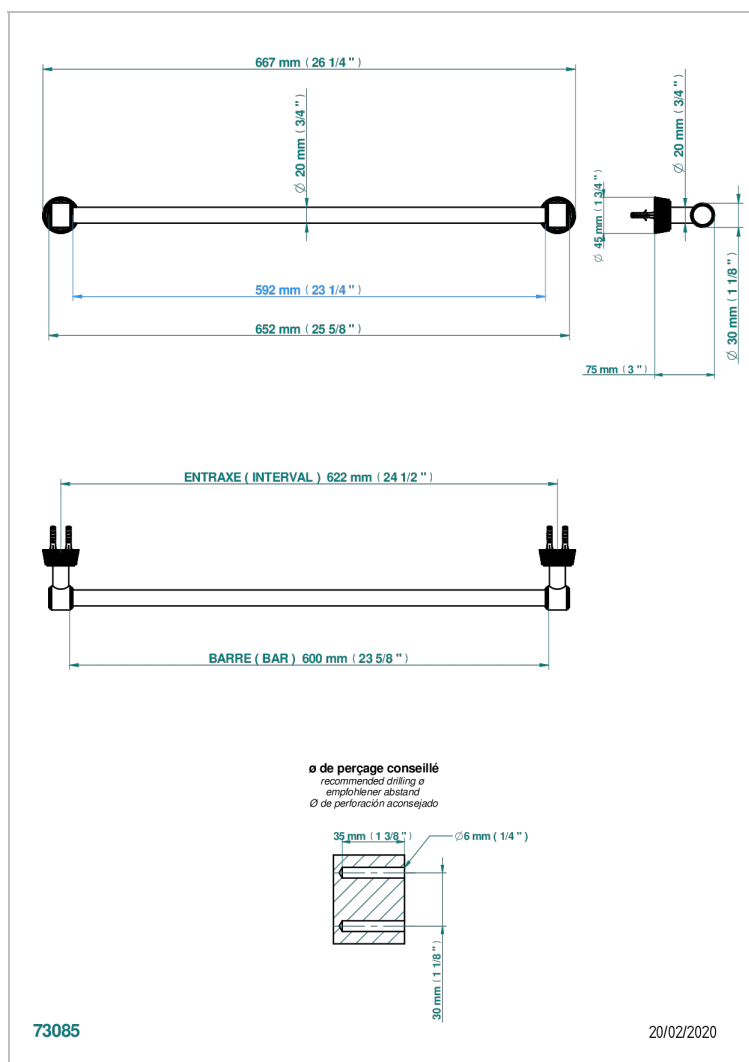

CORVAIR PORTORO WITH LEVER HANDLES

U8J-520/60

Towel bar, 24" long

CHARACTERISTIC

- Corvaair Portoro with lever handles
- Towel bar, 24" long

AVAILABLE FINITIONS

Black ceram - D30
Blush PVD - H62
Brass color PVD - H49
Brown bronze color PVD - F33
Chrome polished - A02
Gold color PVD - H52