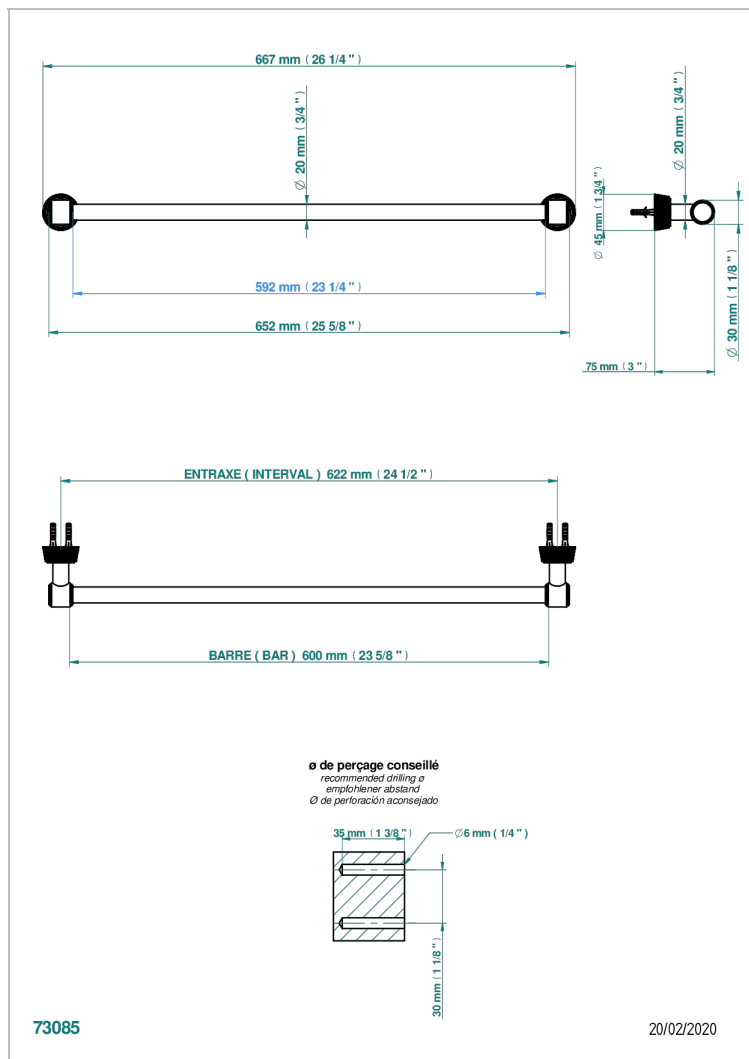

CORVAIR PORTORO WITH LEVER

U8J-520/60

Single towel rail, fixed rail, length: 600 mm, \varnothing 20 mm

CHARACTERISTIC

- Corvaair Portoro with lever
- Single towel rail, fixed rail, length: 600 mm, \varnothing 20 mm