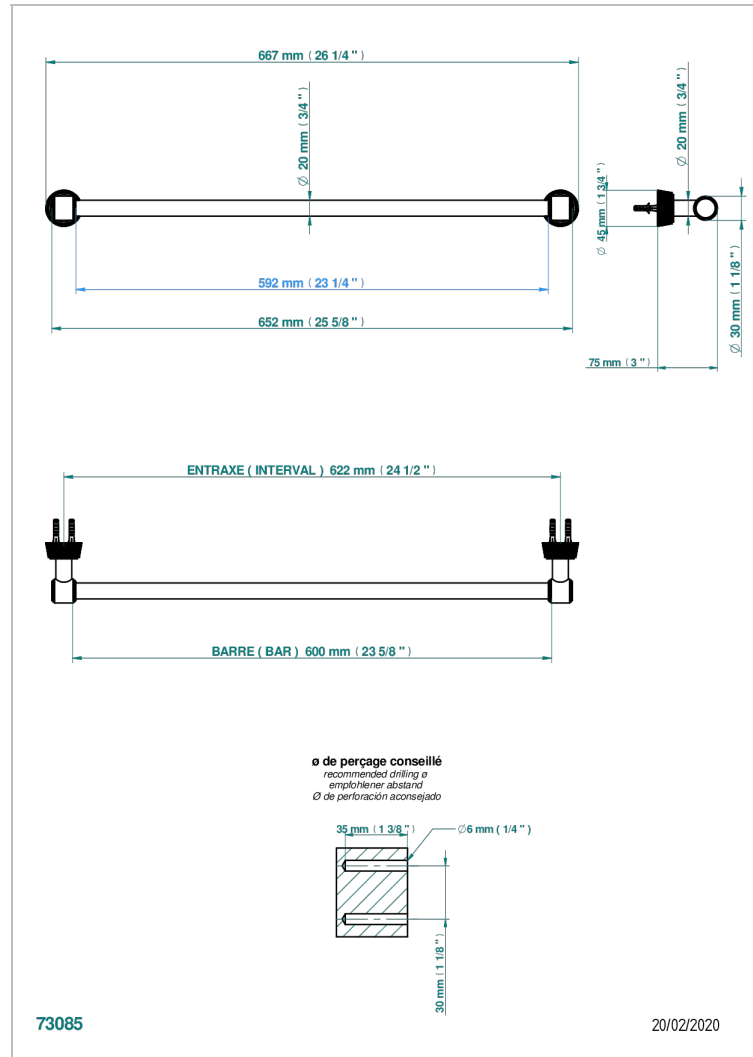

CORVAIR PORTORO WITH LEVER

U8J-520/60

Single towel rail, fixed rail, length: 600 mm, \varnothing 20 mm

CHARACTERISTIC

- Corvaair Portoro with lever
- Single towel rail, fixed rail, length: 600 mm, \varnothing 20 mm