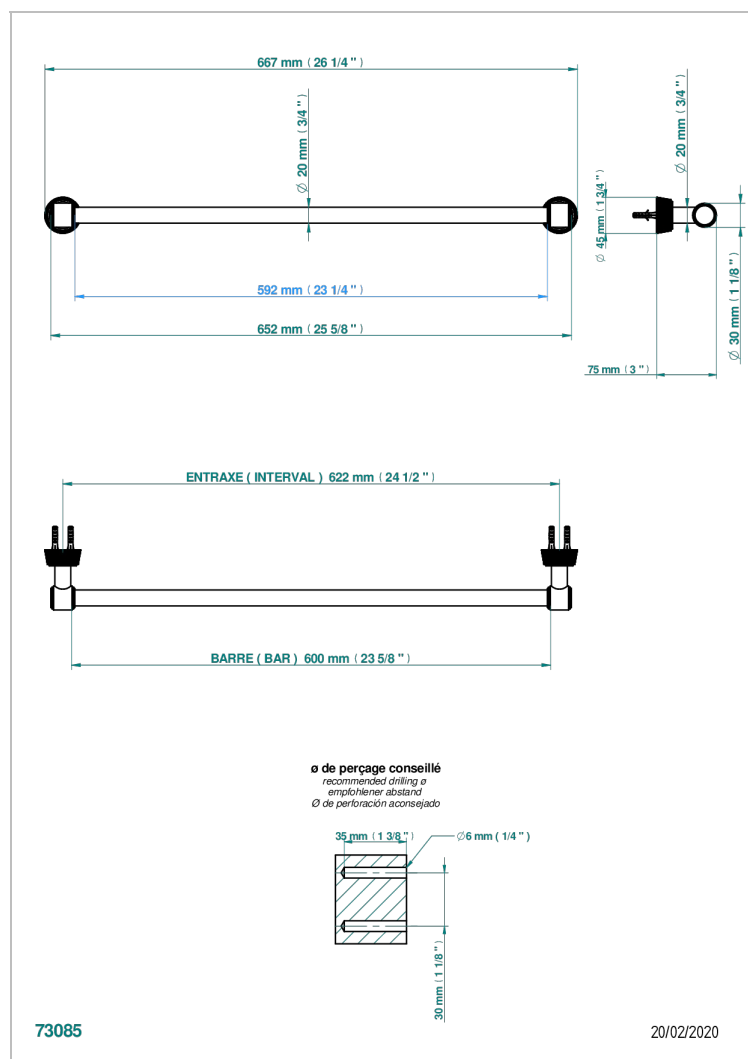

CORVAIR PORTORO WITH LEVER

U8J-520/60

Single towel rail, fixed rail, length: 600 mm, \varnothing 20 mm

THG[®]
PARIS

CHARACTERISTIC

- Corvaair Portoro with lever
- Single towel rail, fixed rail, length: 600 mm, \varnothing 20 mm