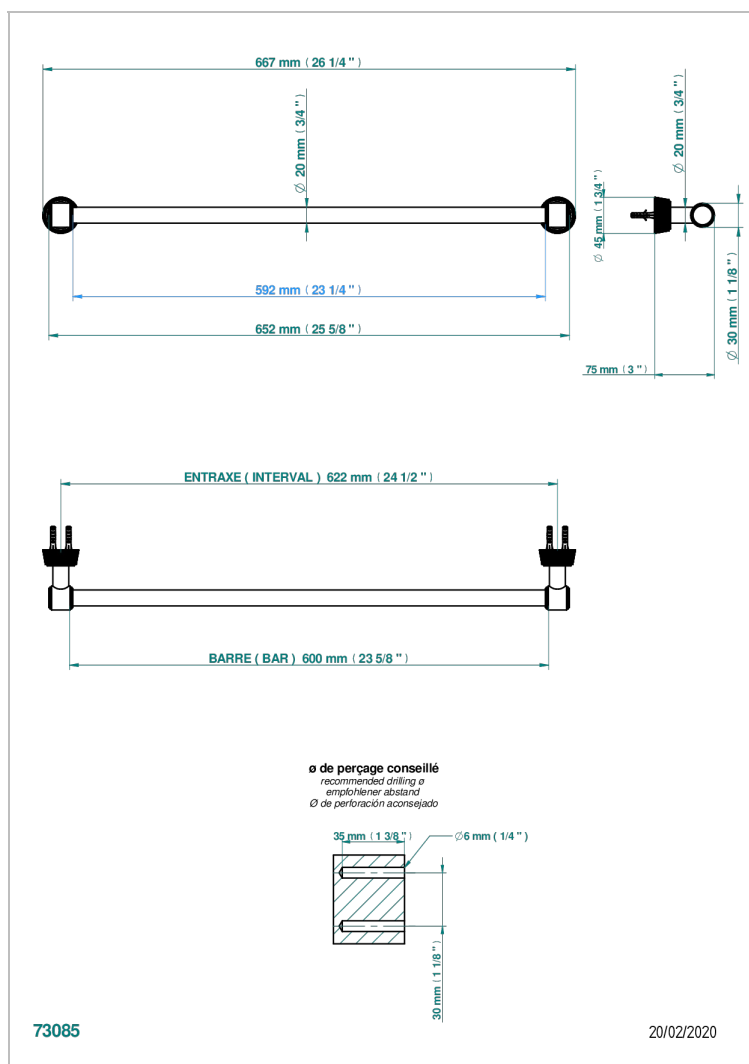

CORVAIR PORTORO

U8H-520/60

Towel bar, 24" long

CHARACTERISTIC

- Corvaair Portoro
- Towel bar, 24" long

AVAILABLE FINITIONS

Black ceram - D30
Blush PVD - H62
Brass color PVD - H49
Brown bronze color PVD - F33
Chrome polished - A02
Gold color PVD - H52