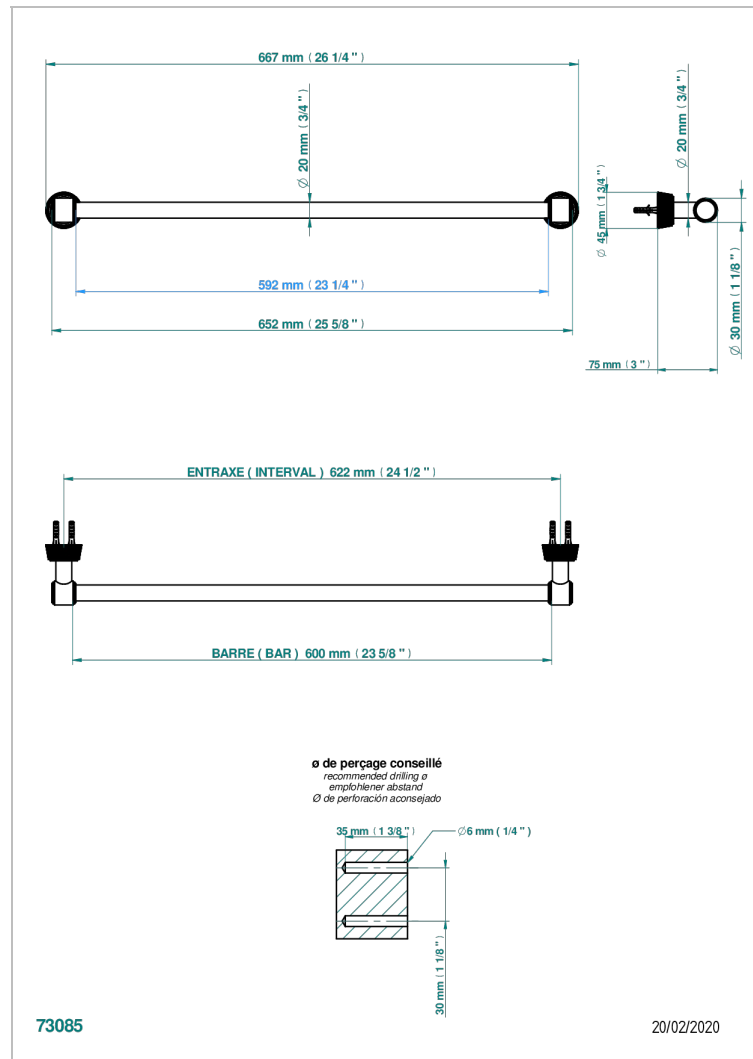

CORVAIR PORTORO

U8H-520/60

Single towel rail, fixed rail, length: 600 mm, \varnothing 20 mm

CHARACTERISTIC

- Corvaair Portoro
- Single towel rail, fixed rail, length: 600 mm, \varnothing 20 mm

AVAILABLE FINITIONS