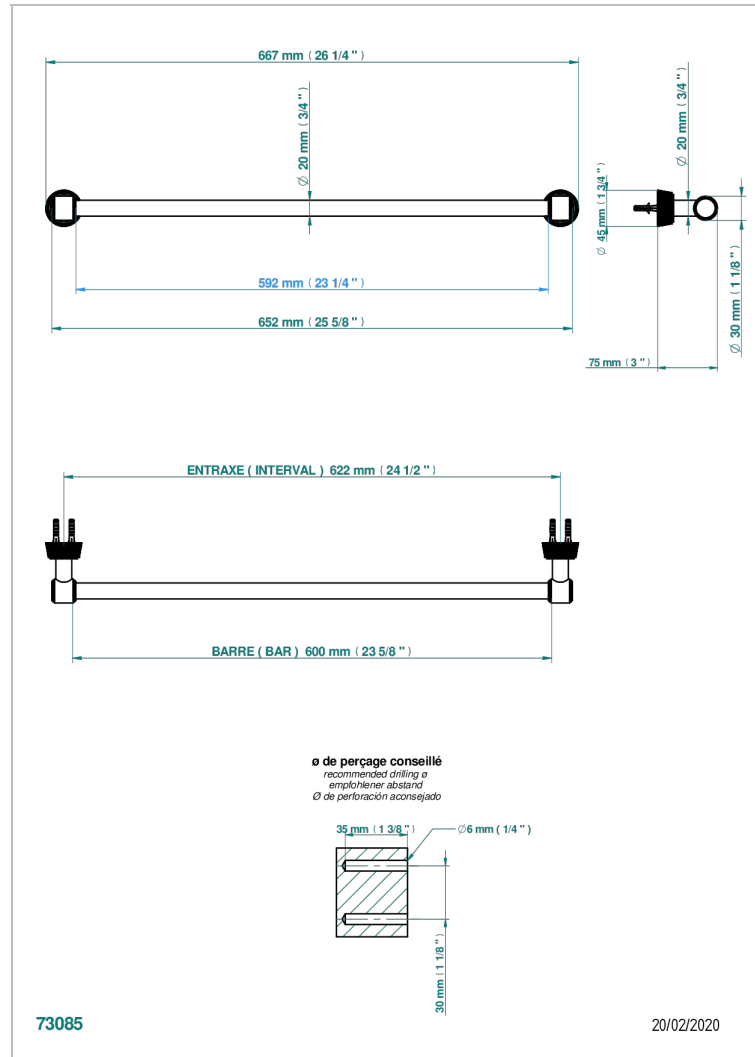

CORVAIR PORTORO

U8H-520/60

Single towel rail, fixed rail, length: 600 mm, \varnothing 20 mm

CHARACTERISTIC

- Corvaair Portoro
- Single towel rail, fixed rail, length: 600 mm, \varnothing 20 mm

AVAILABLE FINITIONS