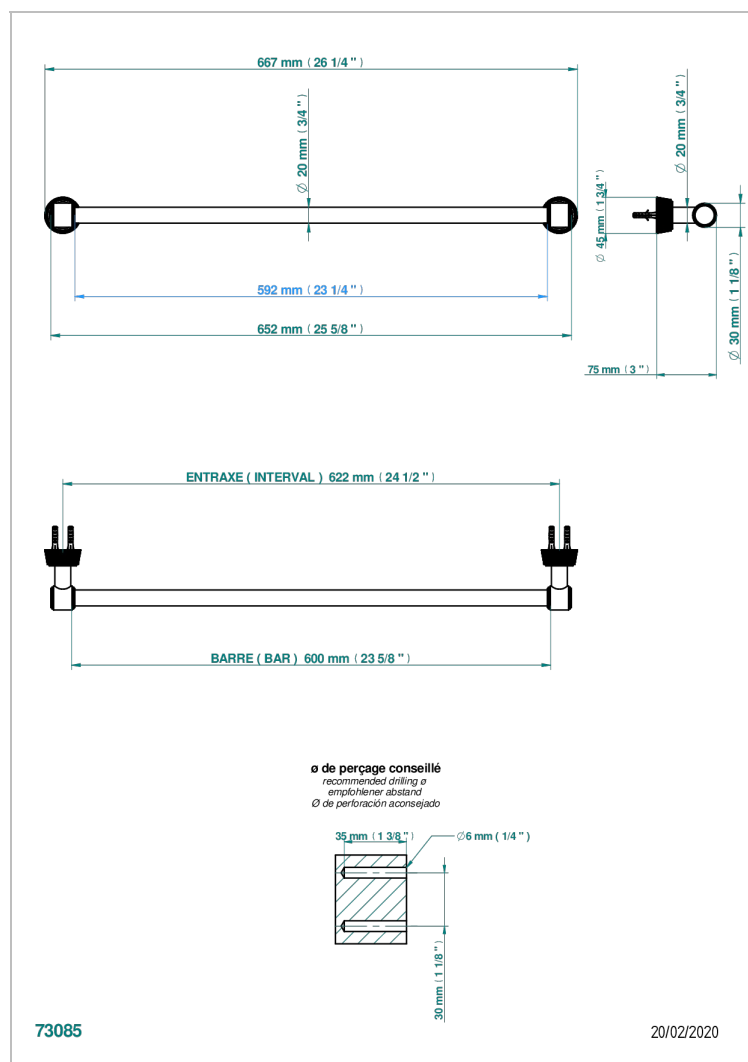

CORVAIR HOWLITE WITH LEVER HANDLES

U8G-520/60

Towel bar, 24" long

CHARACTERISTIC

- Corvaire Howlite with lever handles
- Towel bar, 24" long

AVAILABLE FINITIONS

Black ceram - D30
Blush PVD - H62
Brass color PVD - H49
Brown bronze color PVD - F33
Chrome polished - A02
Gold color PVD - H52