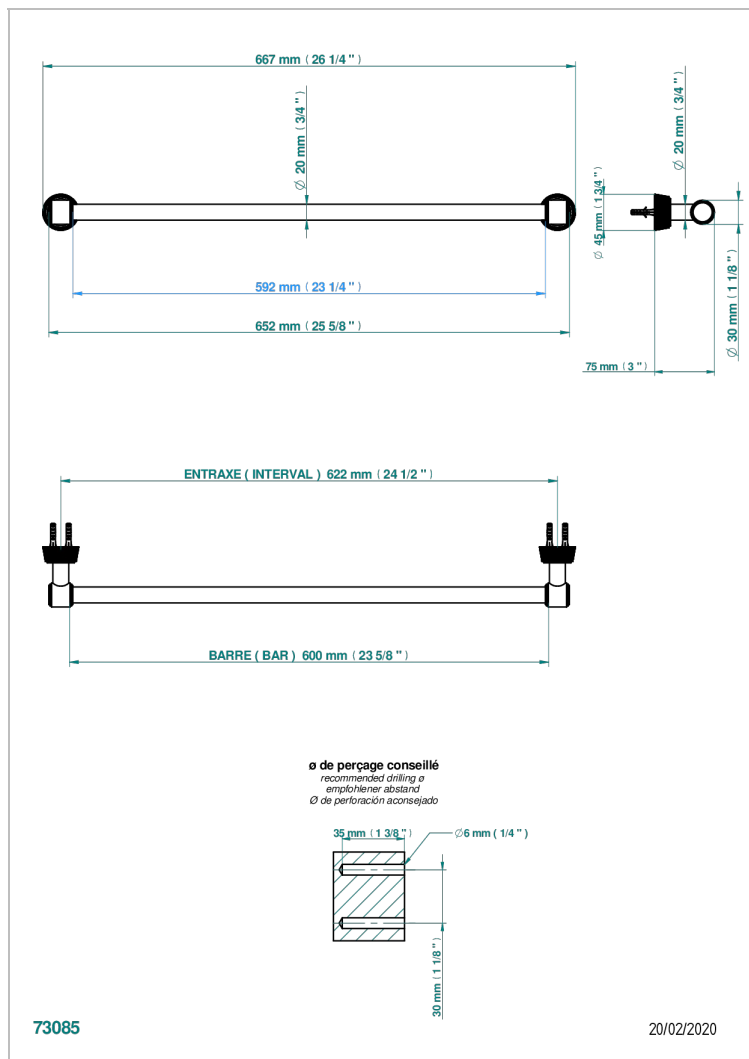

# CORVAIR HOWLITE WITH LEVER

U8G-520/60

Single towel rail, fixed rail, length: 600 mm,  $\varnothing$  20 mm

## CHARACTERISTIC

- Corvaair Howlite with lever
- Single towel rail, fixed rail, length: 600 mm,  $\varnothing$  20 mm