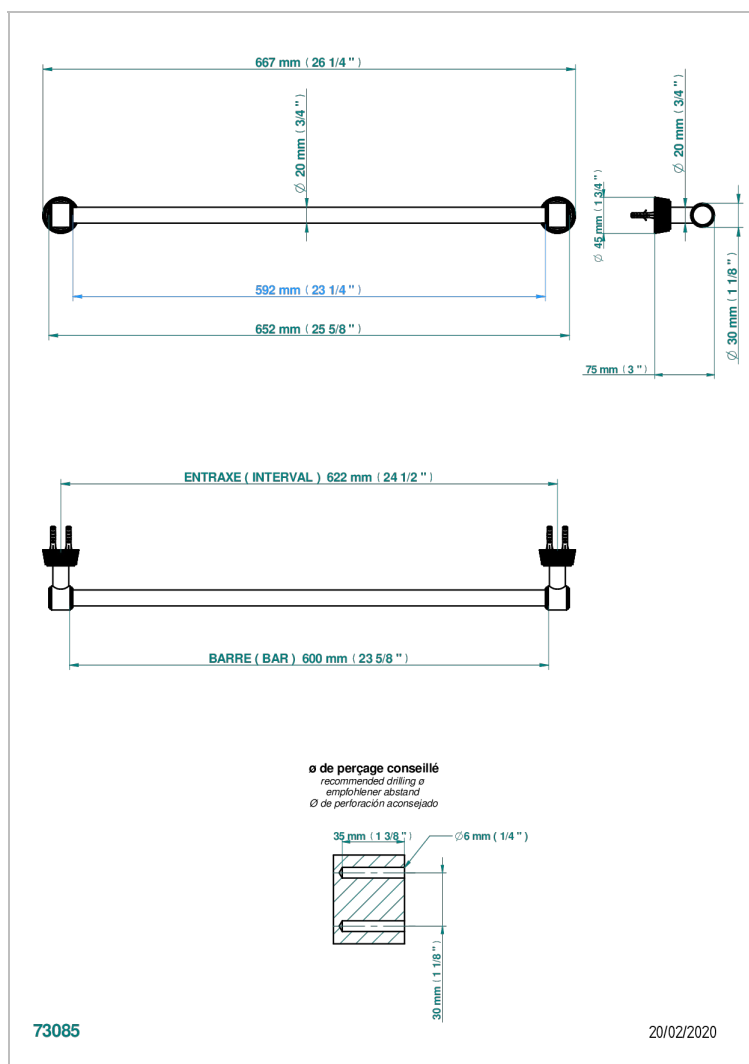

CORVAIR HOWLITE WITH LEVER

U8G-520/60

Single towel rail, fixed rail, length: 600 mm, \varnothing 20 mm

CHARACTERISTIC

- Corvaire Howlite with lever
- Single towel rail, fixed rail, length: 600 mm, \varnothing 20 mm