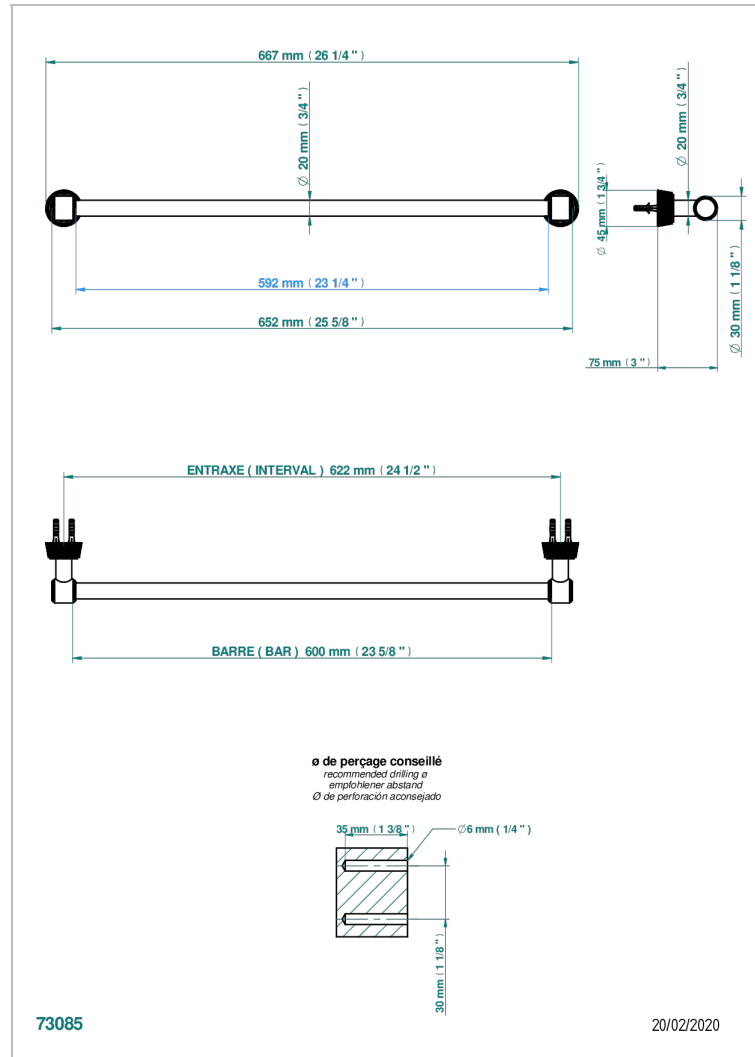

CORVAIR HOWLITE

U8F-520/60

Towel bar, 24" long

CHARACTERISTIC

- Corvaair Howlite
- Towel bar, 24" long

AVAILABLE FINITIONS

Black ceram - D30
Blush PVD - H62
Brass color PVD - H49
Brown bronze color PVD - F33
Chrome polished - A02
Gold color PVD - H52