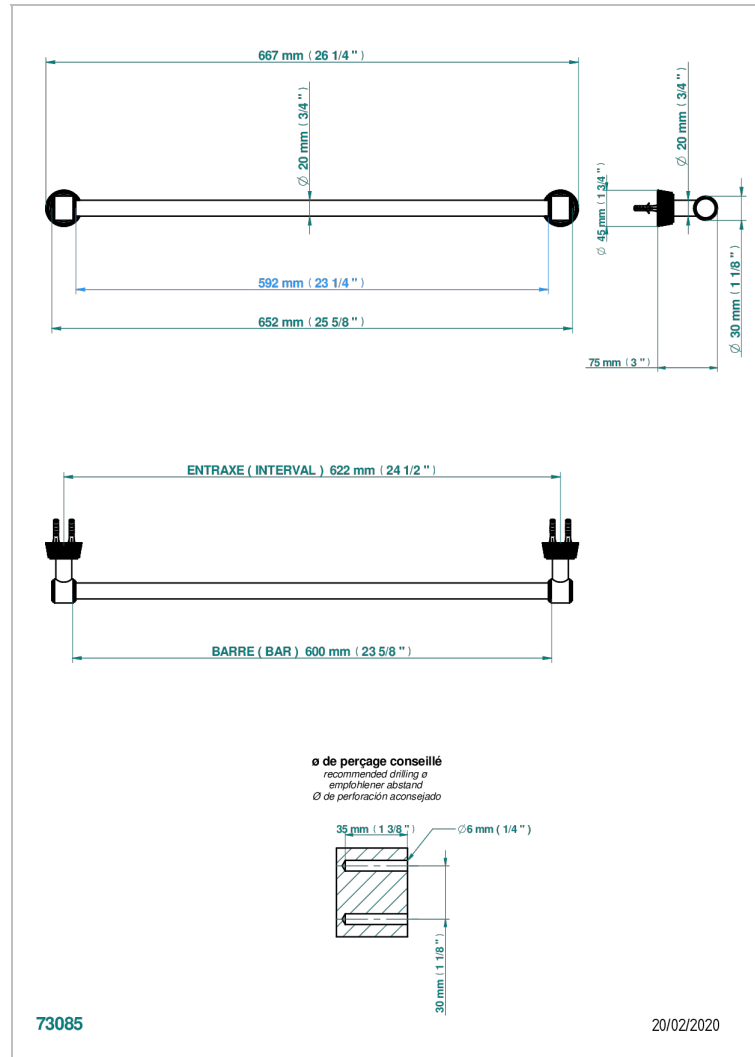

# CORVAIR HOWLITE

U8F-520/60

Single towel rail, fixed rail, length: 600 mm,  $\varnothing$  20 mm

## CHARACTERISTIC

- Corvaair Howlite
- Single towel rail, fixed rail, length: 600 mm,  $\varnothing$  20 mm