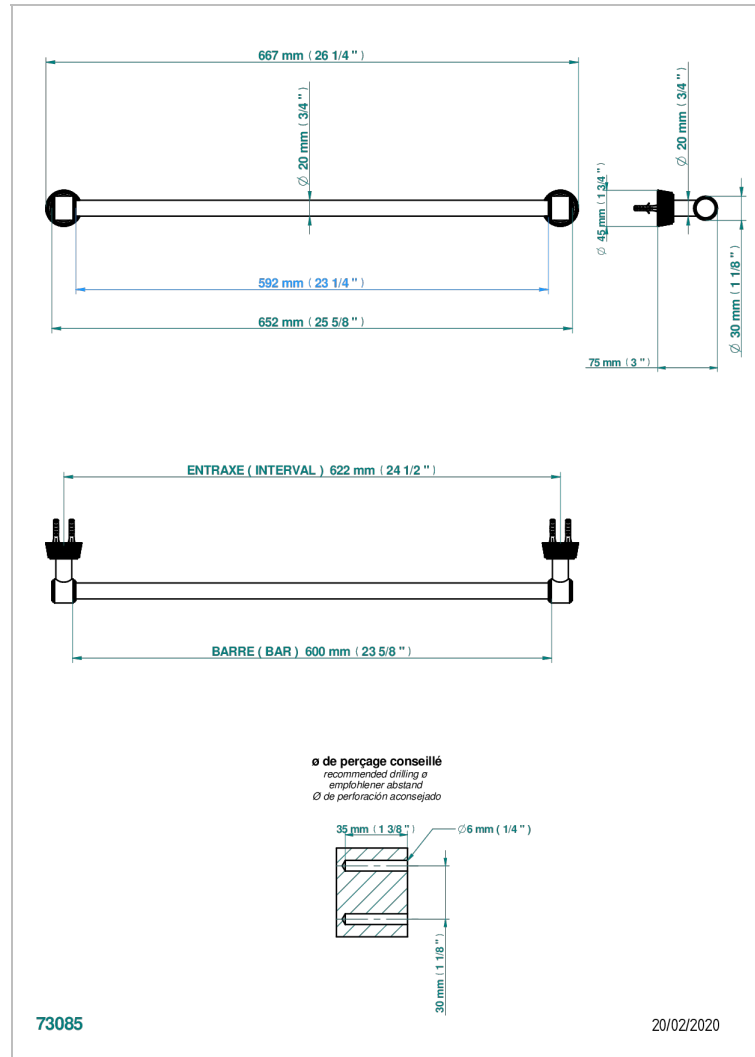

CORVAIR HOWLITE

U8F-520/60

Single towel rail, fixed rail, length: 600 mm, \varnothing 20 mm

CHARACTERISTIC

- Corvaair Howlite
- Single towel rail, fixed rail, length: 600 mm, \varnothing 20 mm

AVAILABLE FINITIONS