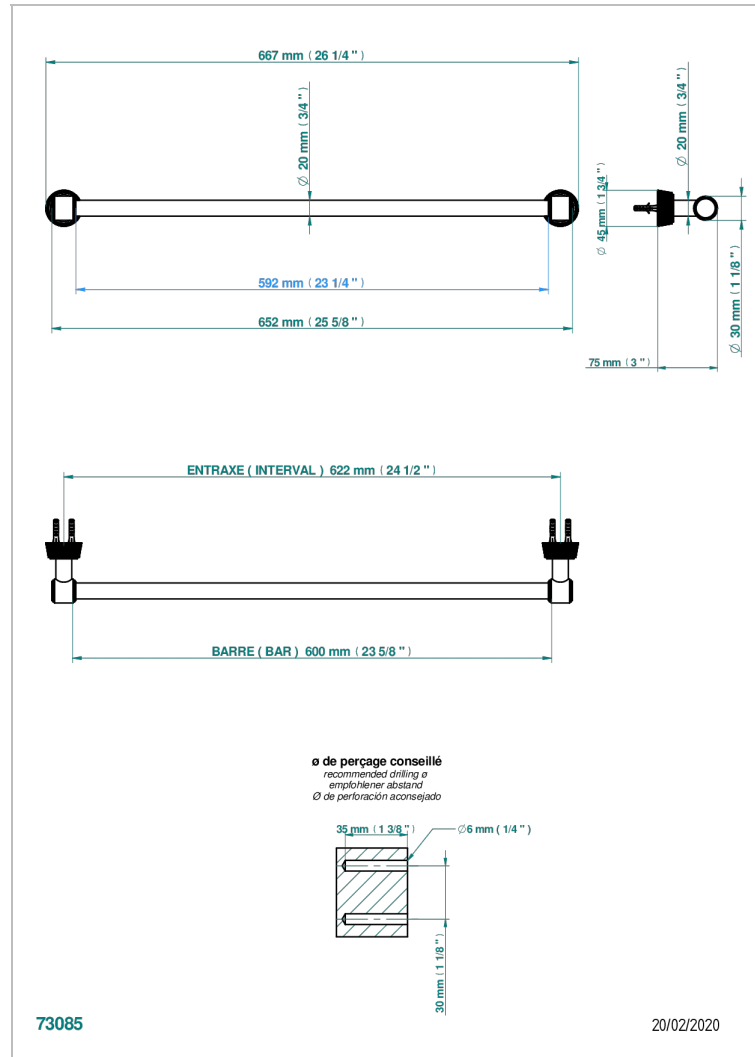

# CORVAIR WITH LEVER

U8E-520/60

Single towel rail, fixed rail, length: 600 mm,  $\varnothing$  20 mm

## CHARACTERISTIC

- Corvaire with lever
- Single towel rail, fixed rail, length: 600 mm,  $\varnothing$  20 mm