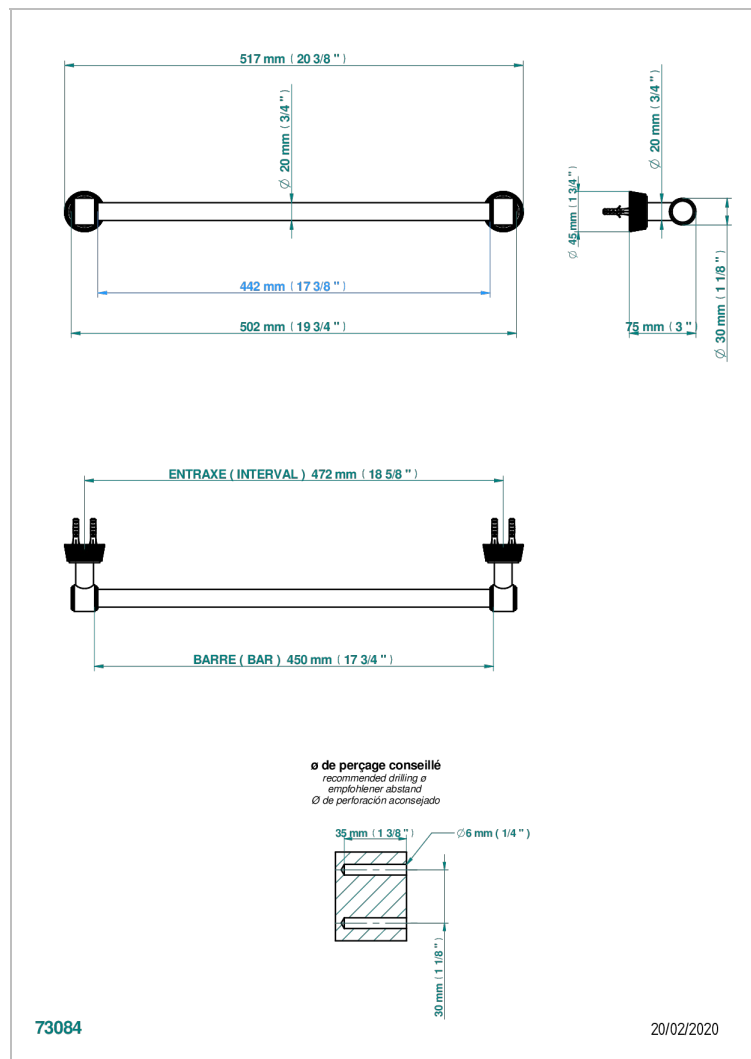

CORVAIR FIOR DI BOSCO WITH LEVER HANDLES

U8L-520/45

Towel bar, 18" long

THG[®]
PARIS

CHARACTERISTIC

- Corvoir Fior di Bosco with lever handles
- Towel bar, 18" long

AVAILABLE FINITIONS

Black ceram - D30
Blush PVD - H62
Brass color PVD - H49
Brown bronze color PVD - F33
Chrome polished - A02
Gold color PVD - H52